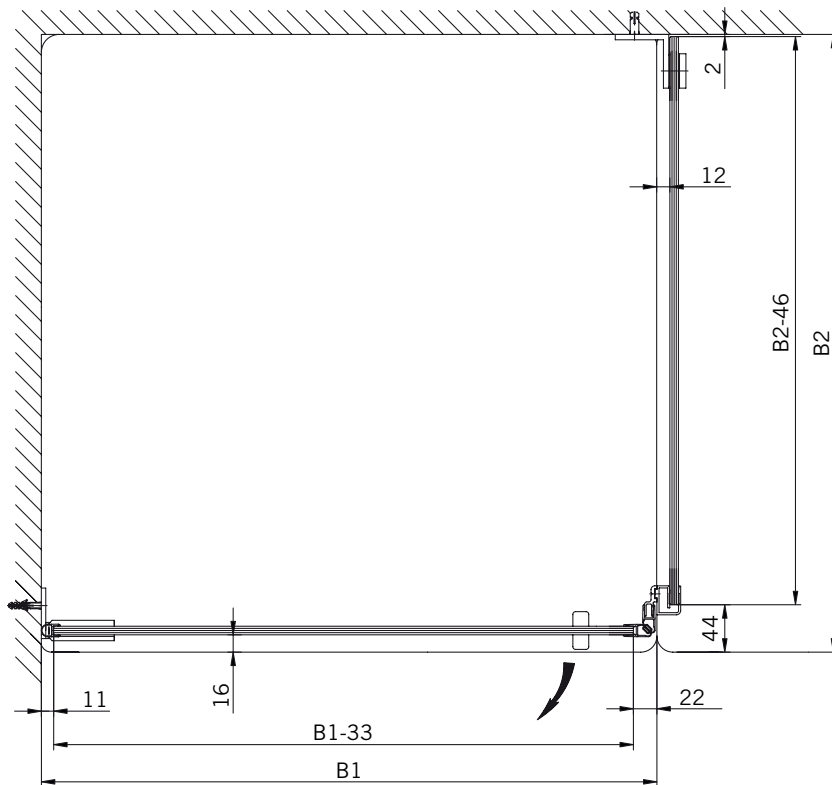

TYP 131
TYPE 131

Draufsicht / Für Duschen **mit/ohne** Duschtasse
Top view / For showers **with/without** shower tray

Glasbearbeitung / Für Duschen **mit/ohne** Duschtasse
Glass preparation / For showers **with/without** shower tray