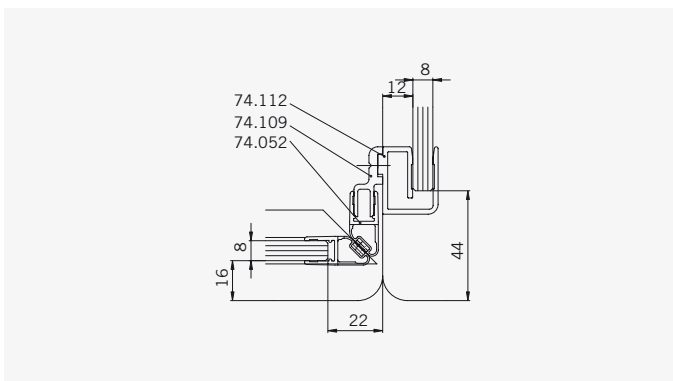

TYP 131
TYPE 131

Art.-Nr.	Bezeichnung	description
70.261	Band Glas/Wand	Hinge glass/wall
70.266	Winkel Glas/Wand	Bracket glass/wall
74.109	Magnetleistenträger	Magnetic support profile
74.112	Badewannenaufsatz-Profil	Bathtub atachment profile
74.017	Wasserabweiser für 8mm Glas	Water disperser for 8mm glass
74.025	Schlauchdichtung für 8mm Glas	Soft nose seal for 8mm glass
74.052	Magnetdichtung 90° für 6-8mm Glas	Magnetic seal 90° for 6-8mm glass
75.002	Universal-Haltestange	Universal support bar
75.015	Türknoopf	Door knob

Details