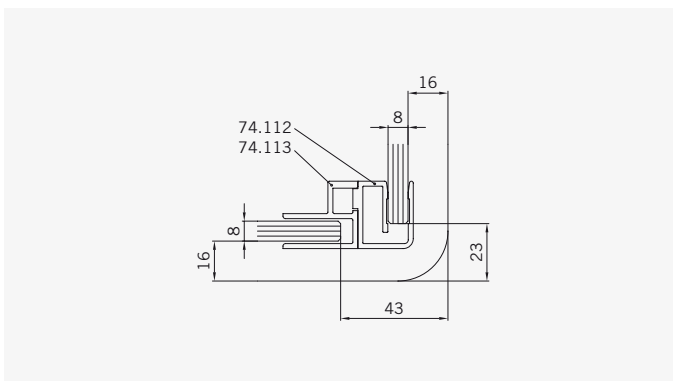

TYP 140
TYPE 140

Art.-Nr.	Bezeichnung	description
70.261	Band Glas/Wand	Hinge glass/wall
70.266	Winkel Glas/Wand	Bracket glass/wall
74.112	Badewannenaufsatz-Profil	Bathtub atachment profile
74.113	Zusatzprofil	Extra profile
74.017	Wasserabweiser für 8mm Glas	Water disperser for 8mm glass
74.025	Schlauchdichtung für 8mm Glas	Soft nose seal for 8mm glass
74.044	Magnetdichtung 180° (KS)	Magnetic seal 180°
75.002	Universal-Haltestange	Universal support bar
75.015	Türknoopf	Door knob

Details