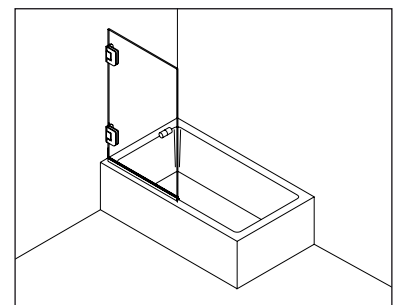

Typ / Type 170

Eckkabine,
1 Drehtür auf Badewanne

Swing door on bath, opens inwards and outwards