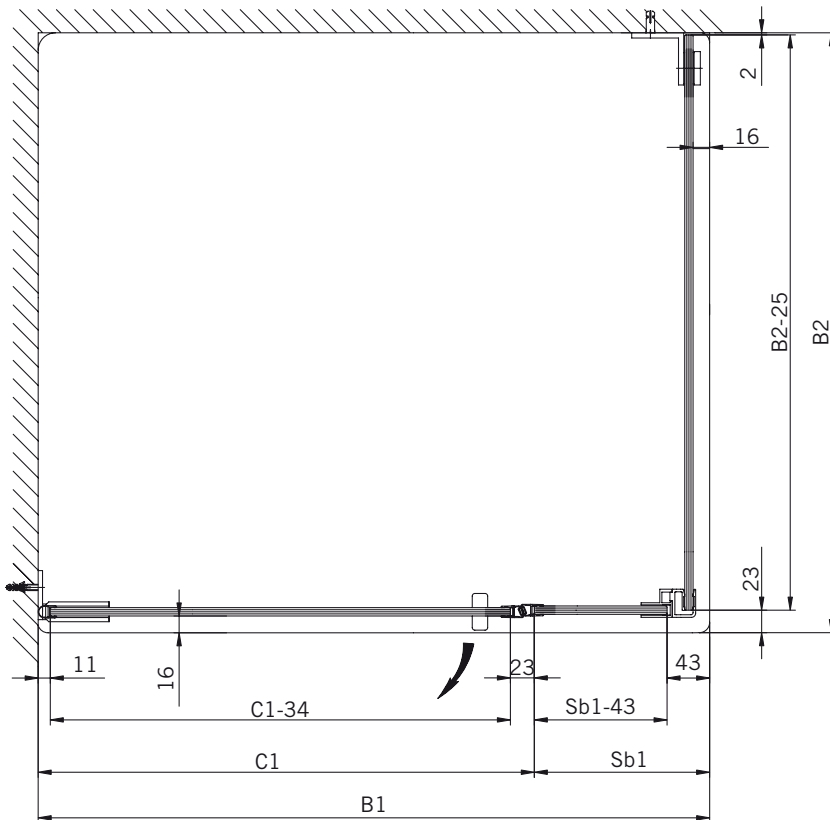

TYP 140
TYPE 140

Draufsicht / Für Duschen mit Duschtasse
Top view / For showers with shower tray

Glasbearbeitung / Für Duschen mit Duschtasse
Glass preparation / For showers with shower tray