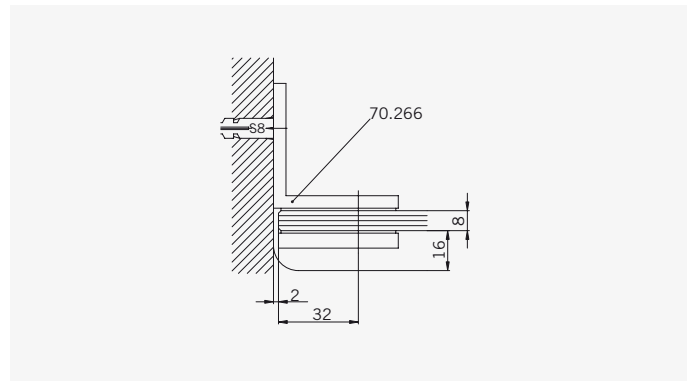

TYP 130
TYPE 130

Art.-Nr.	Bezeichnung	description
70.261	Band Glas/Wand	Hinge glass/wall
70.266	Winkel Glas/Wand	Bracket glass/wall
74.017	Wasserabweiser für 8mm Glas	Water disperser for 8mm glass
74.025	Schlauchdichtung für 8mm Glas	Soft nose seal for 8mm glass
74.052	Magnetdichtung 90° für 6-8mm Glas	Magnetic seal 90° for 6-8mm glass
75.002	Universal-Haltestange	Universal support bar
75.015	Türknoopf	Door knob

Details