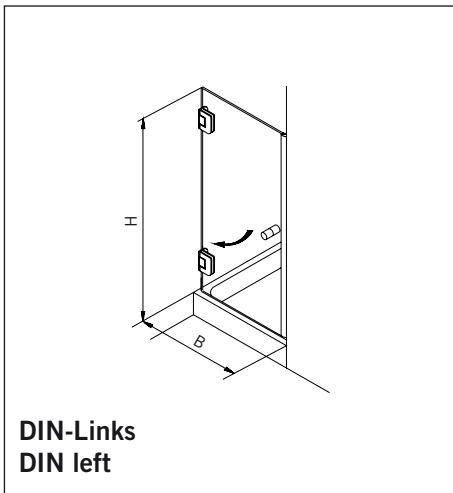

TYP 100
TYPE 100