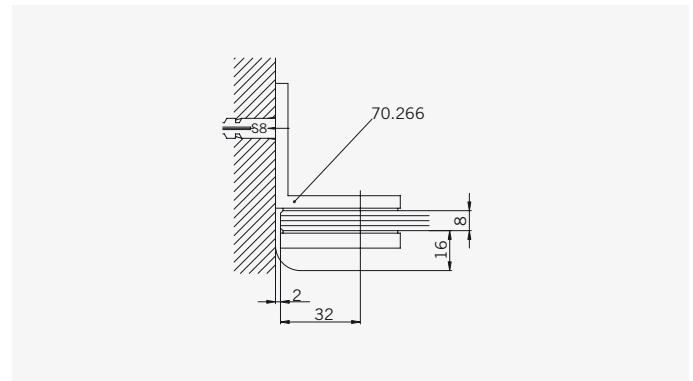

TYP 140
TYPE 140

Art.-Nr.	Bezeichnung	description
70.261	Band Glas/Wand	Hinge glass/wall
70.266	Winkel Glas/Wand	Bracket glass/wall
74.112	Badewannenaufsatz-Profil	Bathtub atachment profile
74.113	Zusatzprofil	Extra profile
74.017	Wasserabweiser für 8mm Glas	Water disperser for 8mm glass
74.025	Schlauchdichtung für 8mm Glas	Soft nose seal for 8mm glass
74.044	Magnetdichtung 180° (KS)	Magnetic seal 180°
75.002	Universal-Haltestange	Universal support bar
75.015	Türknoopf	Door knob

Details