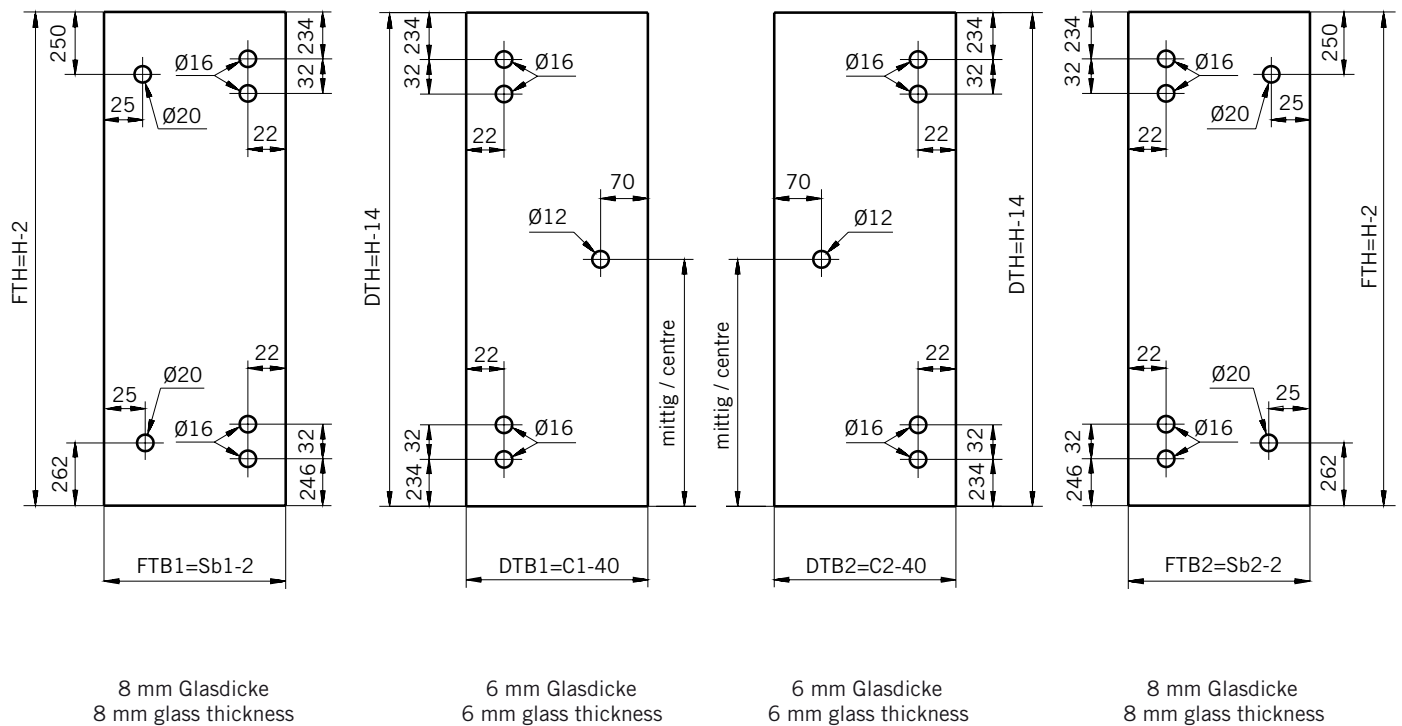

Glasbearbeitung / Für Duschen mit Duschtasse
Glass preparation / For showers with shower tray