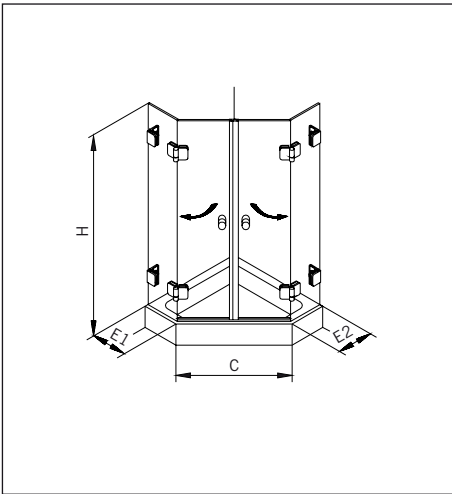

TYP 250
TYPE 250