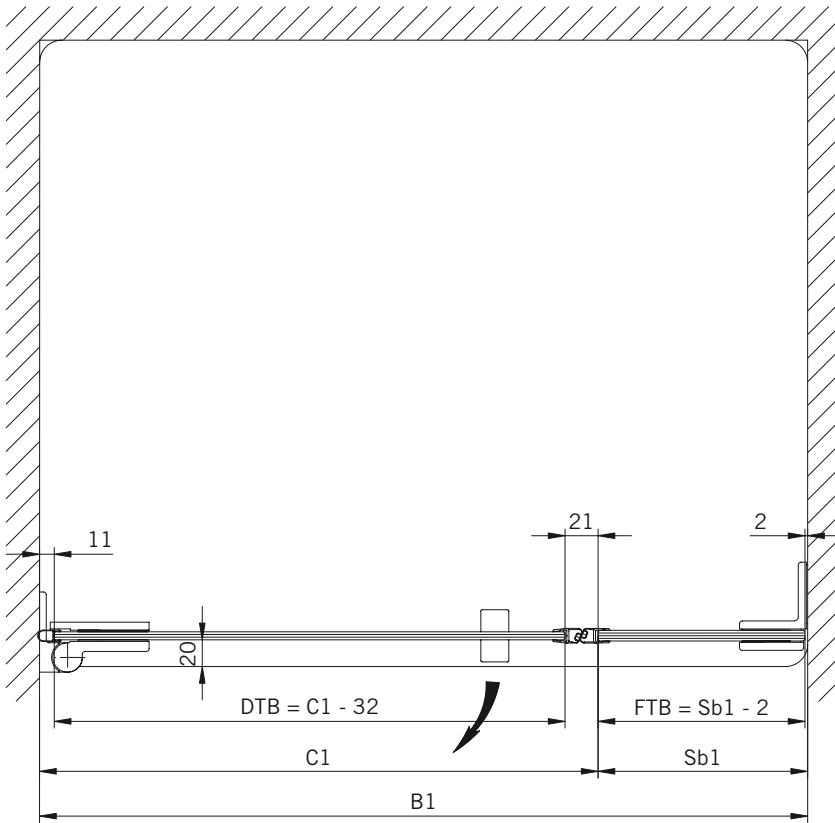

TYP 110
TYPE 110

Draufsicht / Für Duschen **mit/ohne** Duschtasse
Top view / For showers **with/without** shower tray

Glasbearbeitung / Für Duschen **mit/ohne** Duschtasse
Glass preparation / For showers **with/without** shower tray