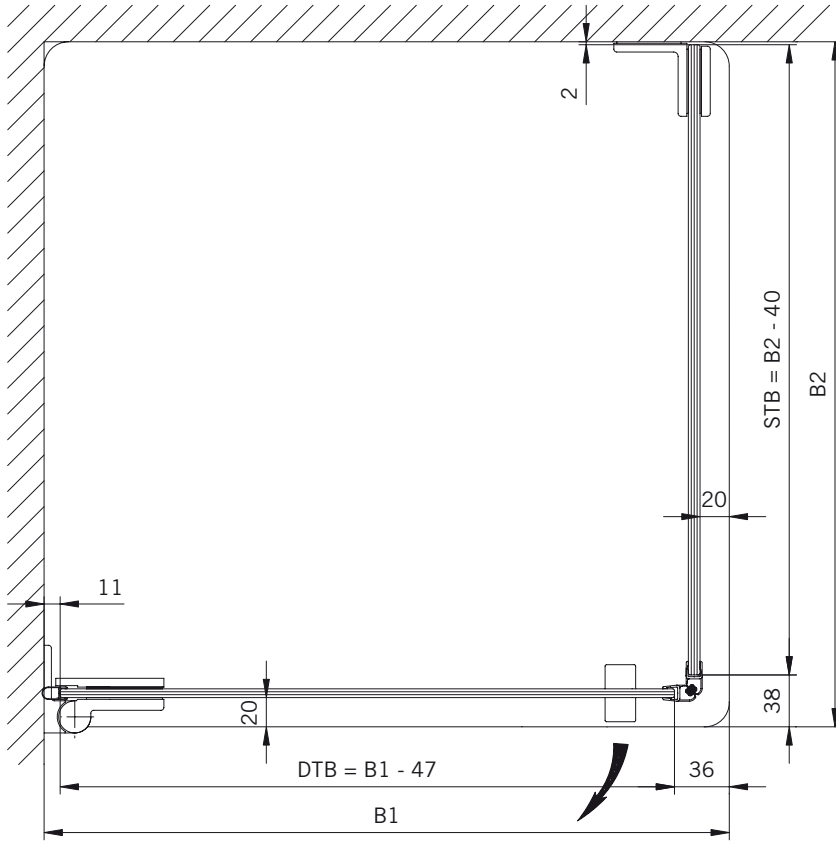

TYP 130
TYPE 130

Draufsicht / Für Duschen **mit** Duschtasse
Top view / For showers **with** shower tray

Glasbearbeitung / Für Duschen **mit** Duschtasse
Glass preparation / For showers **with** shower tray