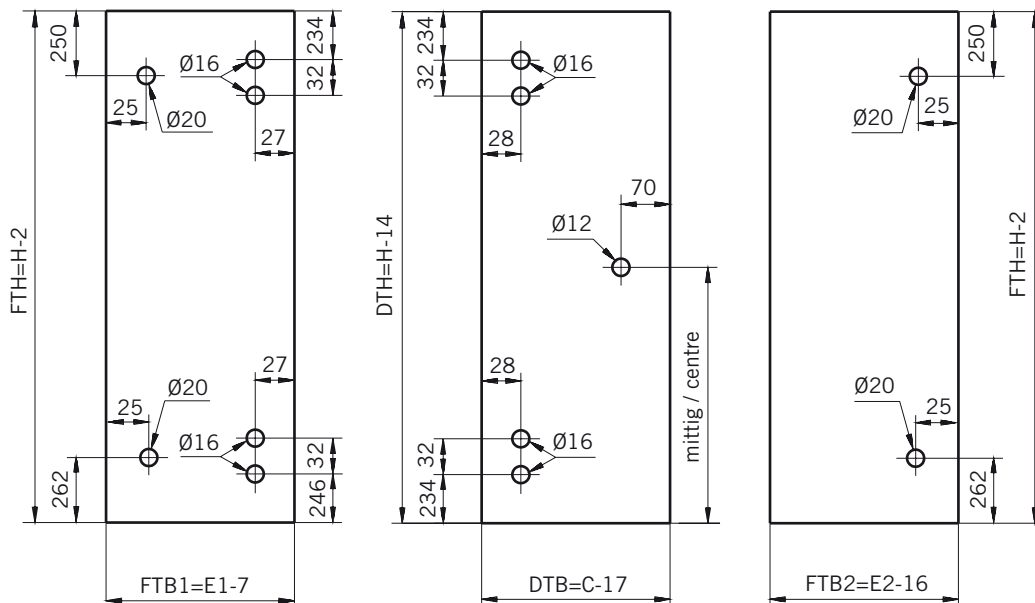

8 mm Glasdicke
8 mm glass thickness

6 mm Glasdicke
6 mm glass thickness

8 mm Glasdicke
8 mm glass thickness