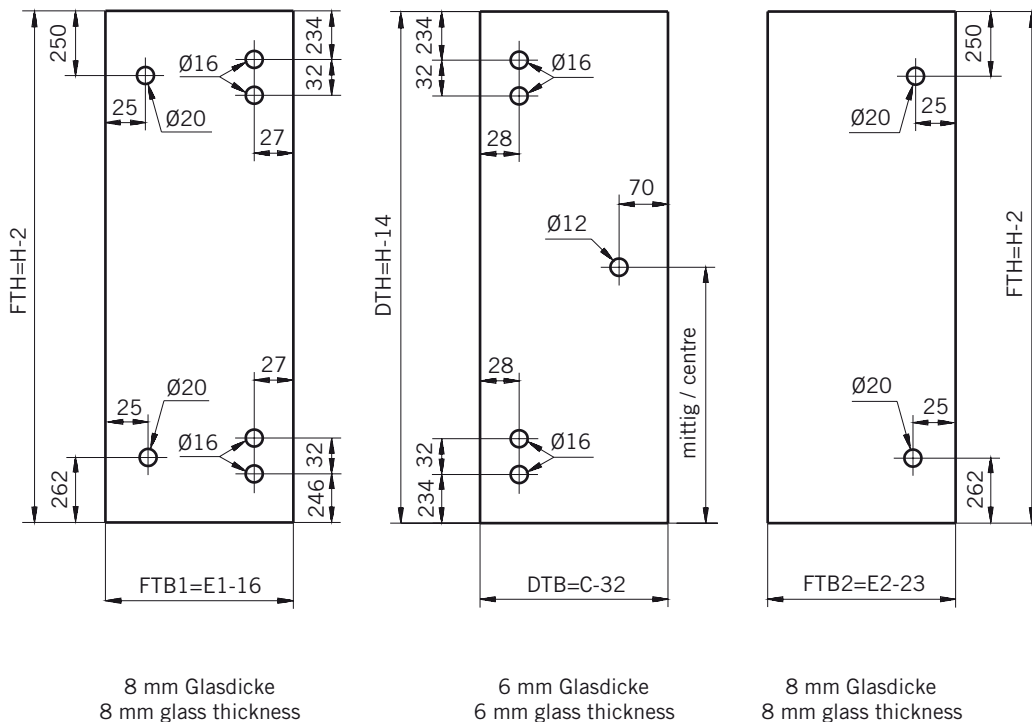

Glasbearbeitung / Für Duschen **mit** Duschtasse
Glass preparation / For showers **with** shower tray