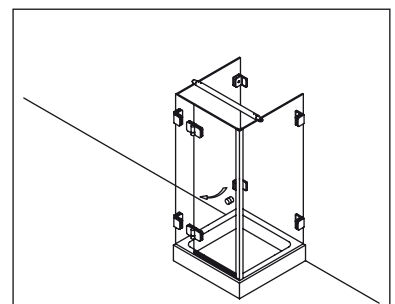

Typ / Type 233

U-Kabine,
1 Drehtür am Fixteil, 2 Seitenwände

U-form enclosure, swing door with in-line
panel, and two 90° side panel