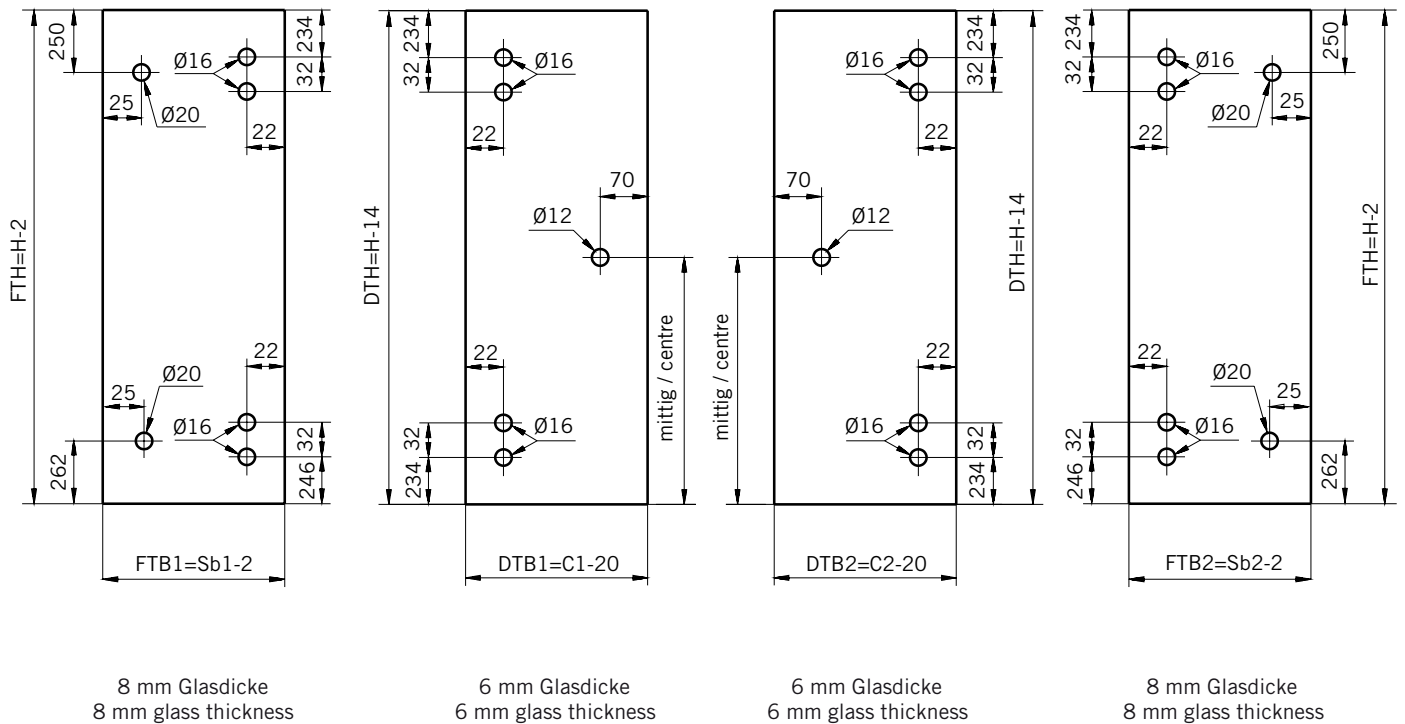

Glasbearbeitung / Für Duschen ohne Duschtasse
Glass preparation / For showers without shower tray