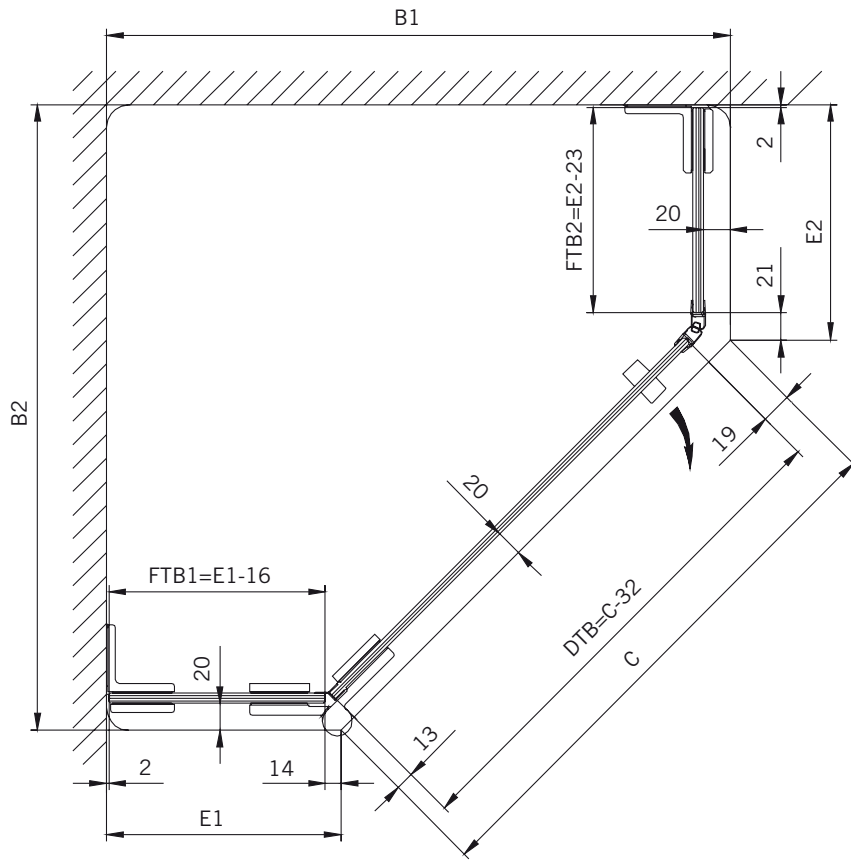

TYP 255
TYPE 255

Draufsicht / Für Duschen **mit** Duschtasse
Top view / For showers **with** shower tray