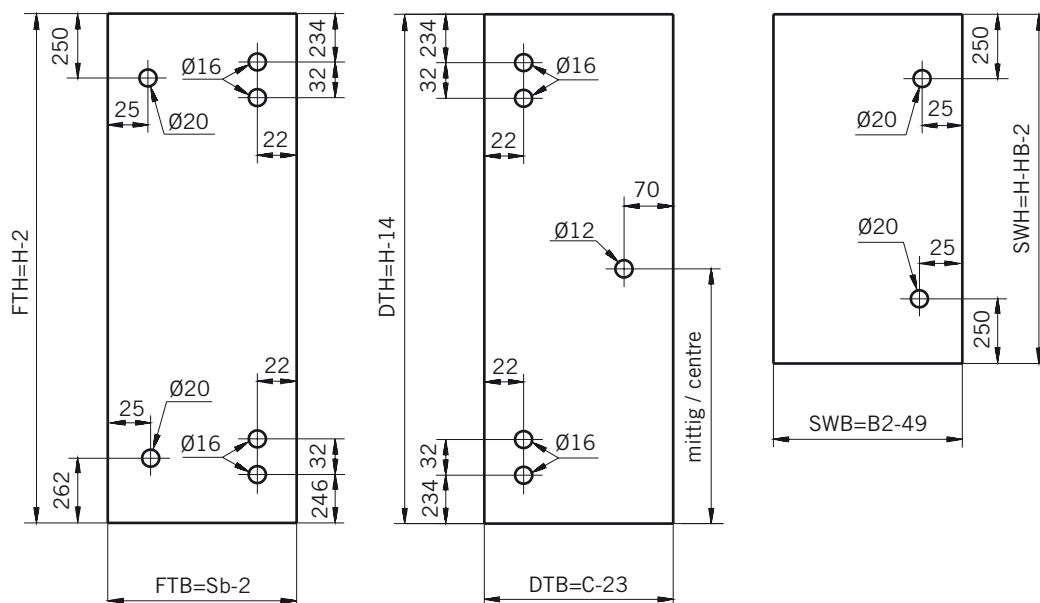

8 mm Glasdicke
8 mm glass thickness

6 mm Glasdicke
6 mm glass thickness

8 mm Glasdicke
8 mm glass thickness