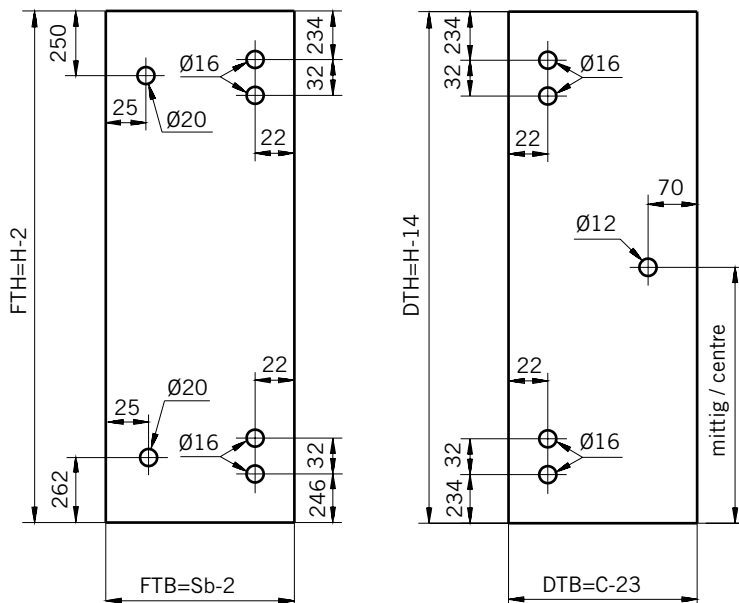

8 mm Glasdicke
8 mm glass thickness

6 mm Glasdicke
6 mm glass thickness