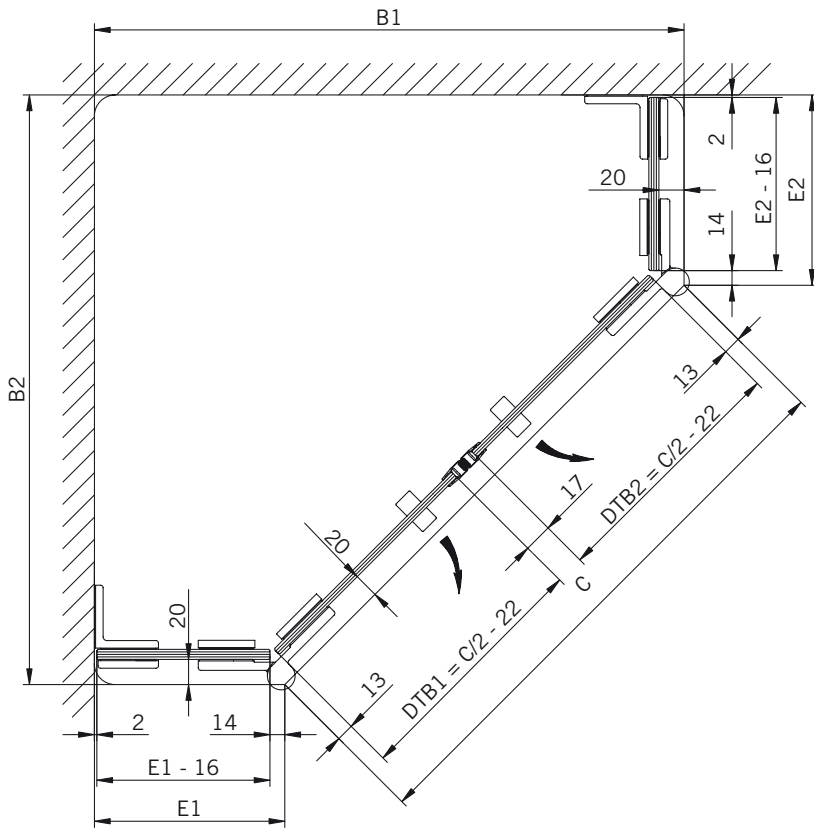

TYP 250
TYPE 250

Draufsicht / Für Duschen mit Duschtasse
Top view / For showers with shower tray