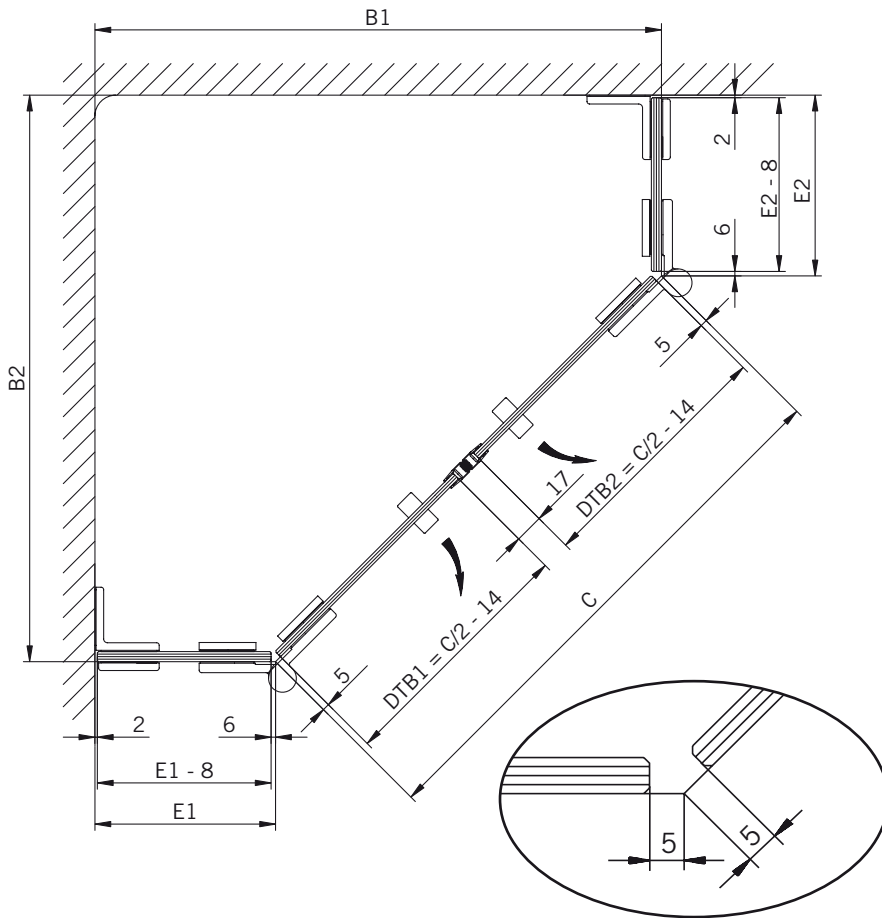

TYP 250
TYPE 250

Draufsicht / Für Duschen ohne Duschtasse
Top view / For showers without shower tray

Glasbearbeitung / Für Duschen ohne Duschtasse
Glass preparation / For showers without shower tray