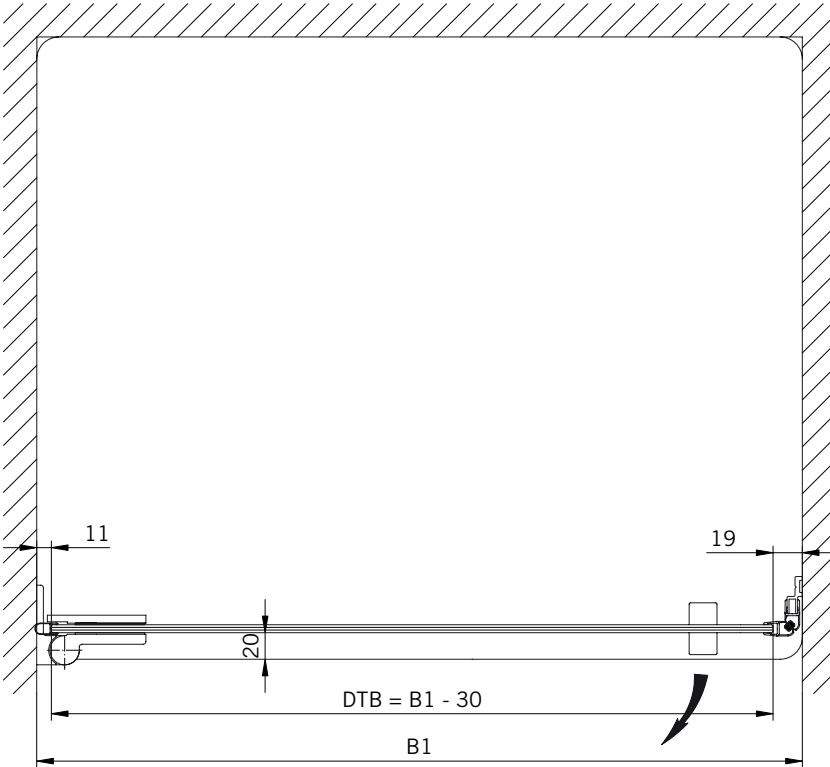

TYP 100
TYPE 100

Draufsicht / Für Duschen **mit/ohne** Duschtasse
Top view / For showers **with/without** shower tray

Glasbearbeitung / Für Duschen **mit/ohne** Duschtasse
Glass preparation / For showers **with/without** shower tray