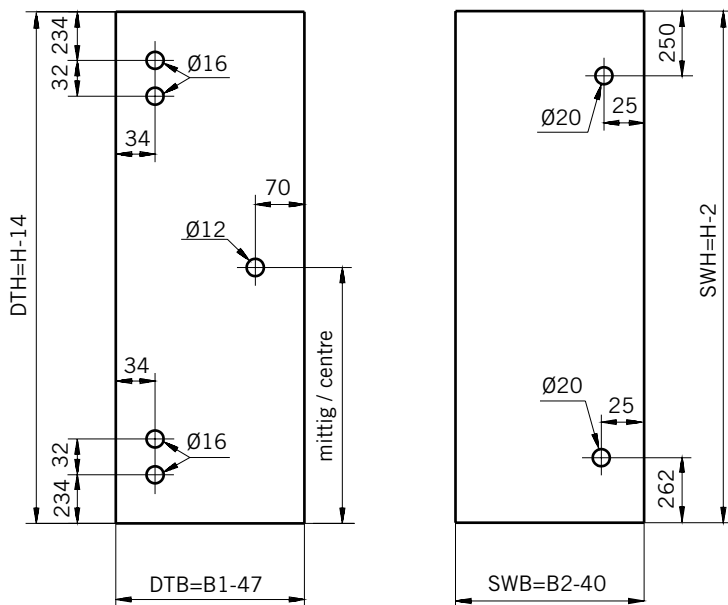

6 mm Glasdicke
6 mm glass thickness

8 mm Glasdicke
8 mm glass thickness