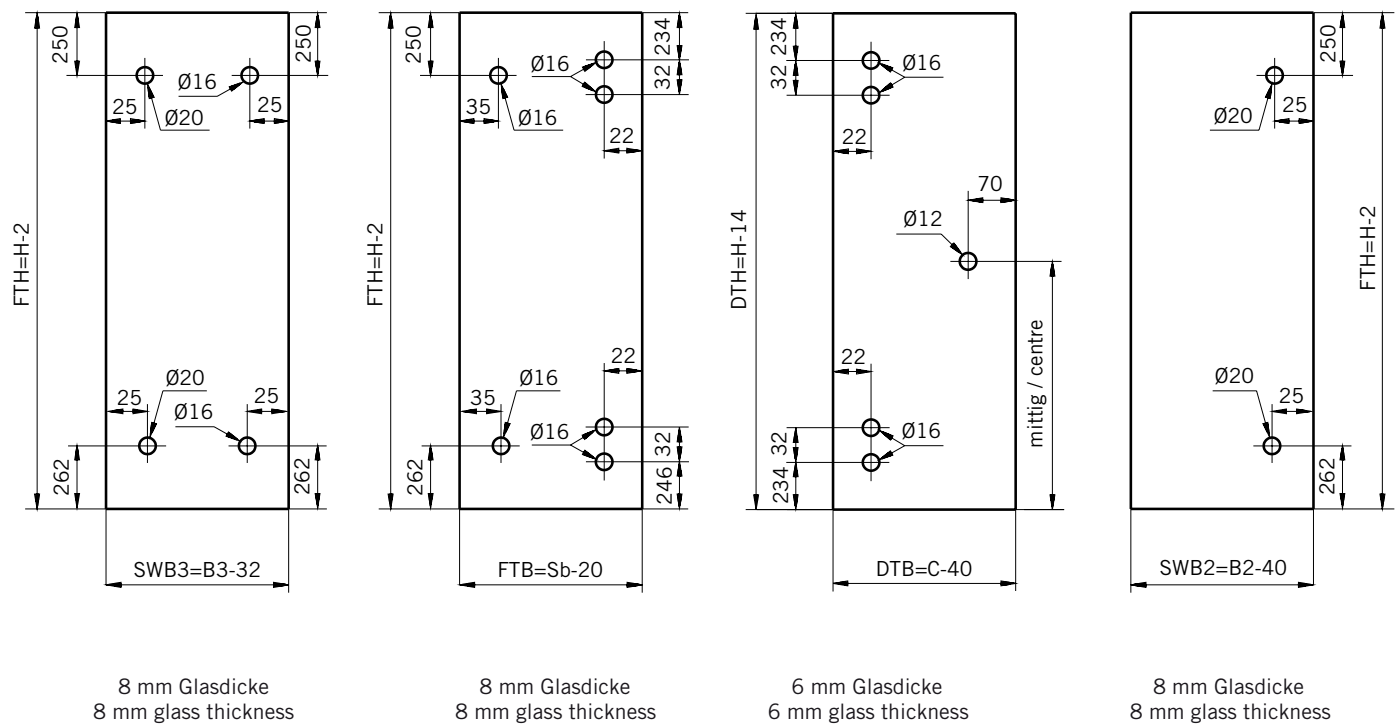

Glasbearbeitung / Für Duschen mit Duschtasse
Glass preparation / For showers with shower tray