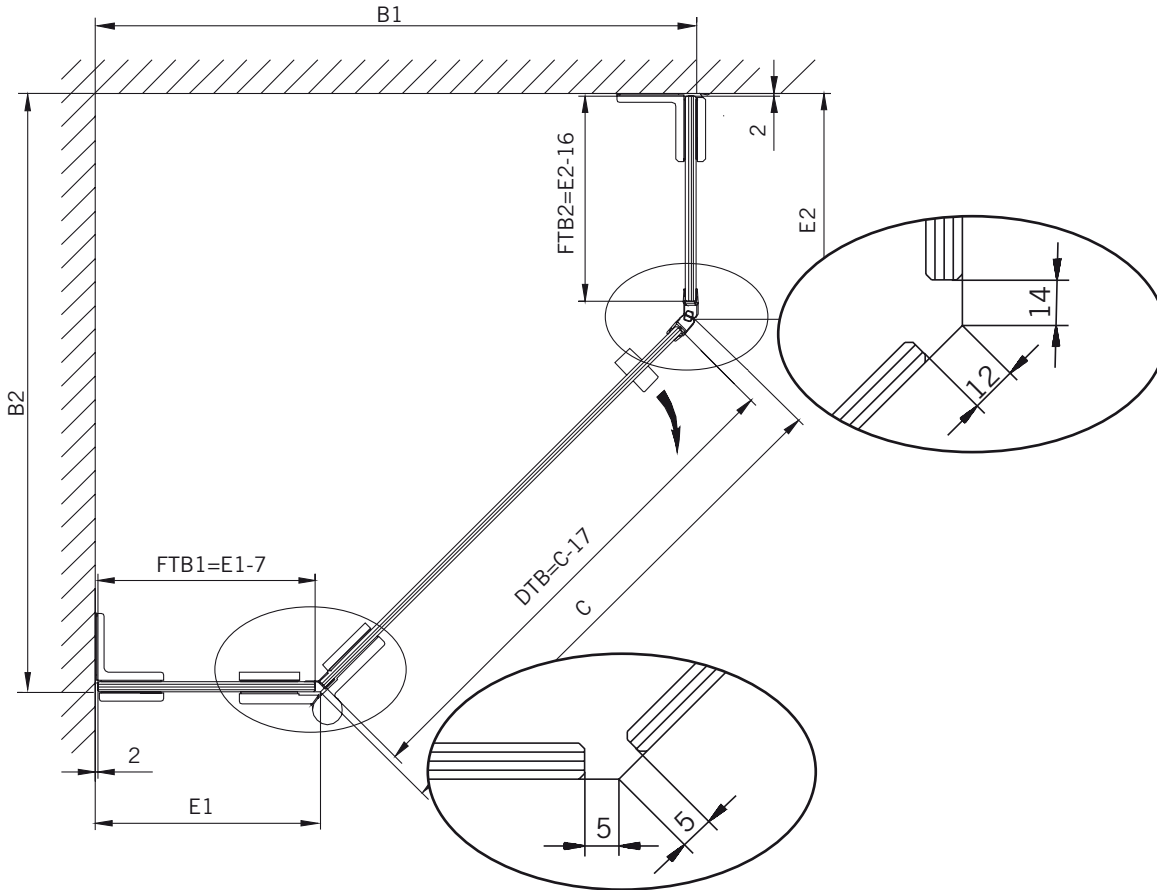

TYP 255
TYPE 255

Draufsicht / Für Duschen ohne Duschtasse
Top view / For showers without shower tray

Glasbearbeitung / Für Duschen ohne Duschtasse
Glass preparation / For showers without shower tray