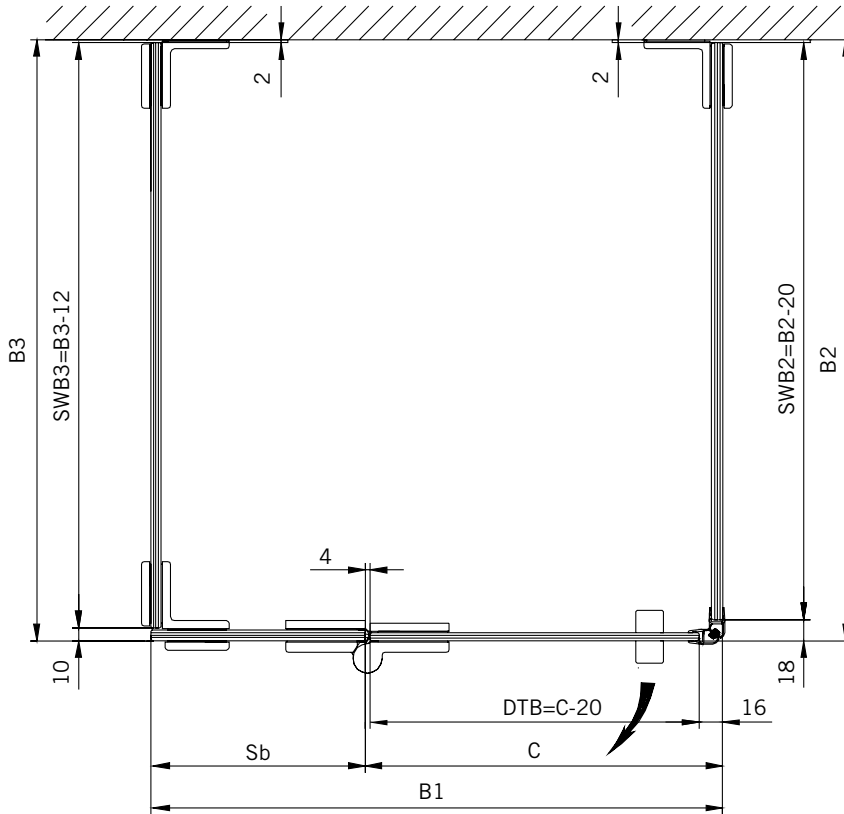

TYP 233
TYPE 233

Draufsicht / Für Duschen ohne Duschtasse
Top view / For showers without shower tray