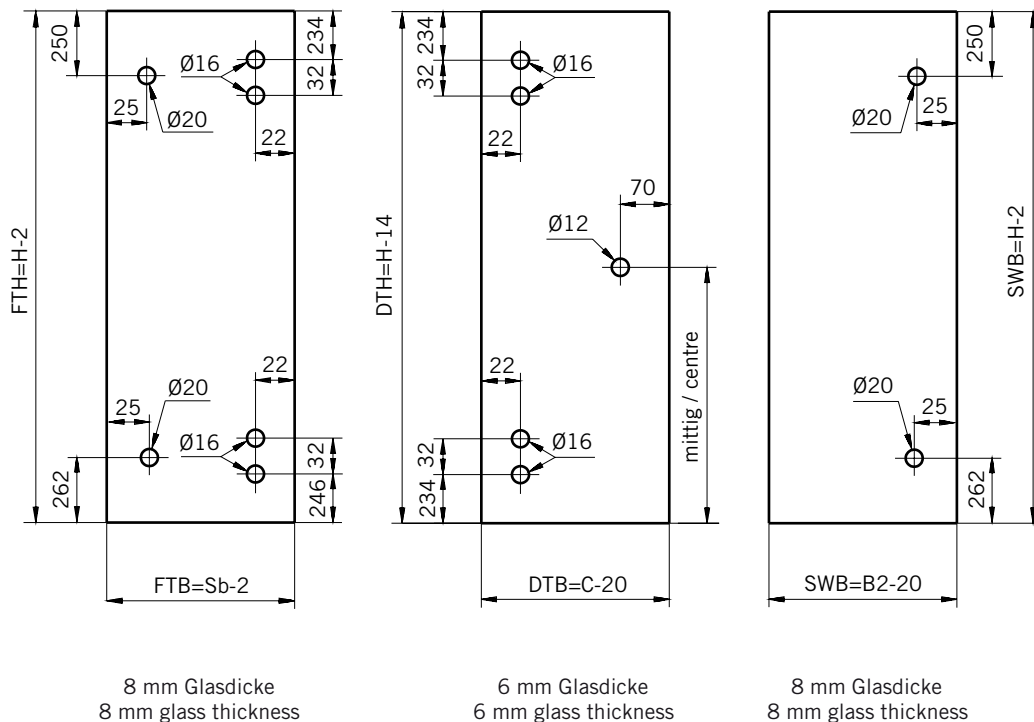

Glasbearbeitung / Für Duschen **ohne** Duschtasse
Glass preparation / For showers **without** shower tray