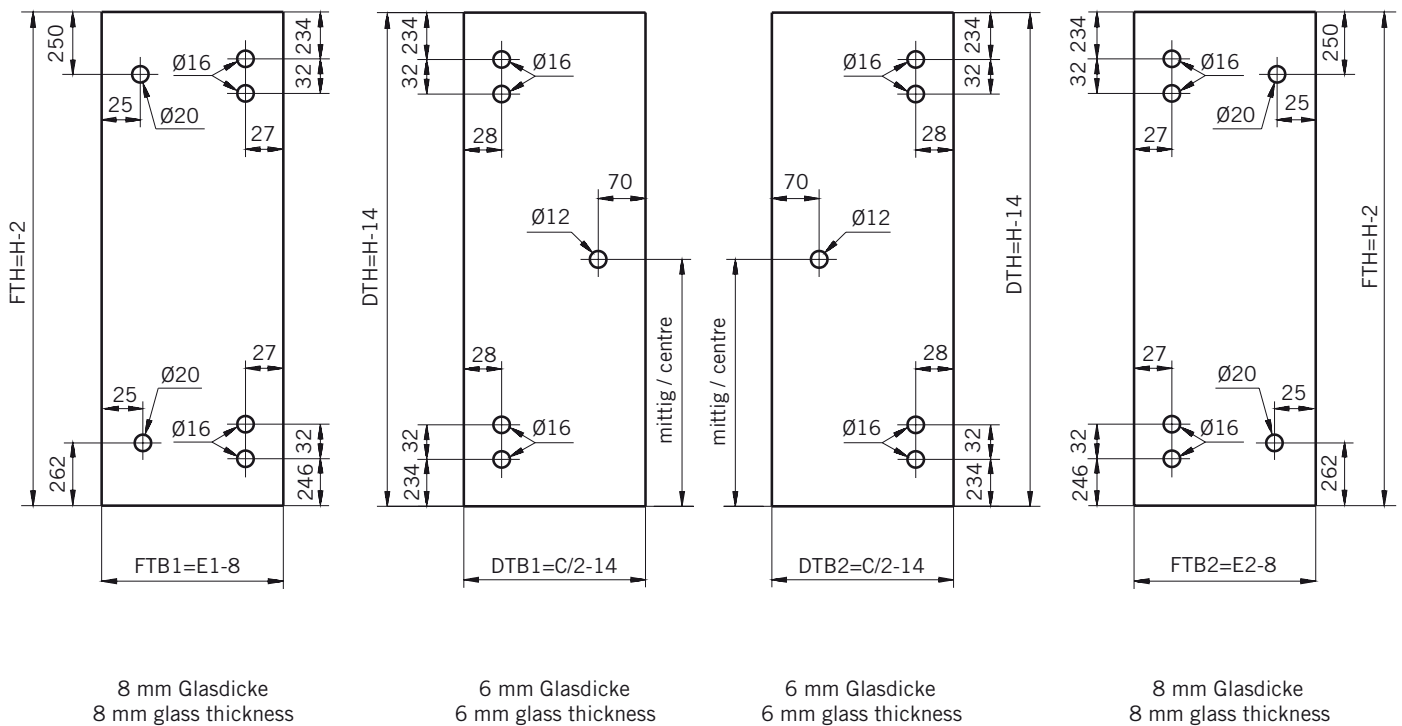

TYP 250
TYPE 250

Draufsicht / Für Duschen ohne Duschtasse
Top view / For showers without shower tray

Glasbearbeitung / Für Duschen ohne Duschtasse
Glass preparation / For showers without shower tray