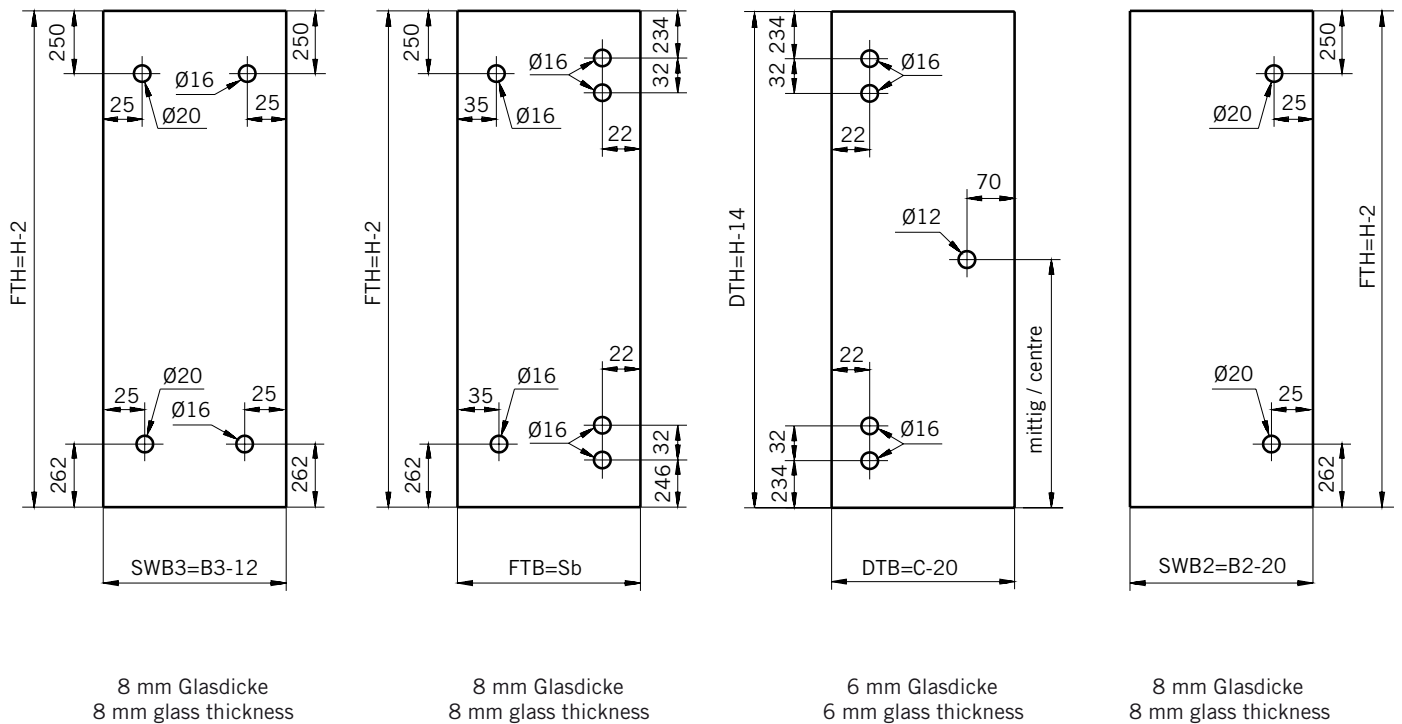

Glasbearbeitung / Für Duschen ohne Duschtasse
Glass preparation / For showers without shower tray