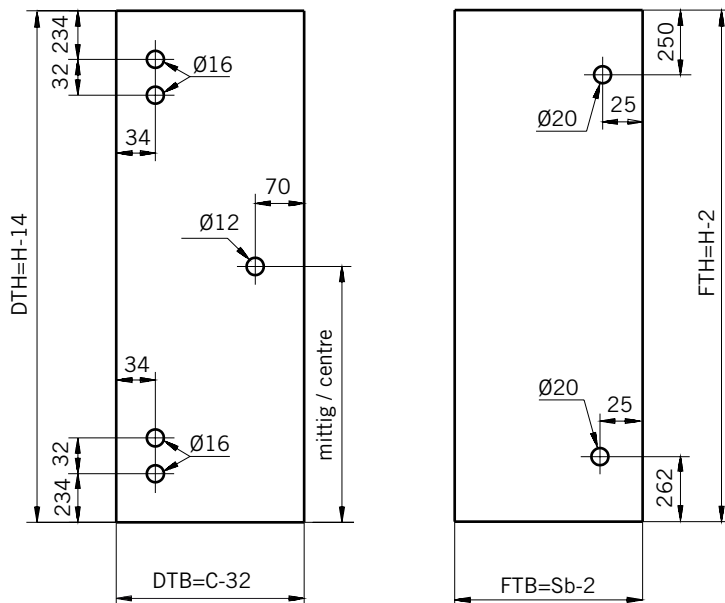

6 mm Glasdicke
6 mm glass thickness

8 mm Glasdicke
8 mm glass thickness