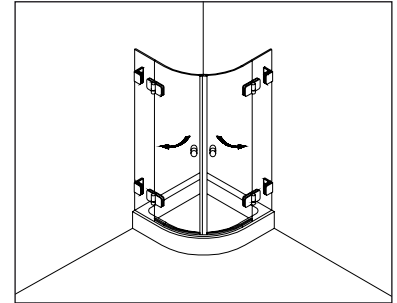

Typ / Type 260

Viertelreiskabine,
2 gebogene Drehtüren an Fixteilen

Curved shower enclosure with two curved
glass swing doors and two in-line panels