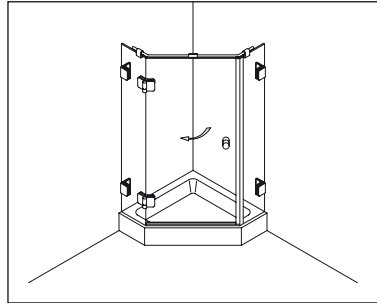

U-form enclosure, swing door with in-line
panel, and two 90° side panel

Drehtüren - Swing doors

Typenübersicht

Type index

Typ / Type 250

Fünfeckkabine,,
2 Drehtüren an Fixteilen
Pentagonal shower enclosure with two
swing doors and two in-line panels