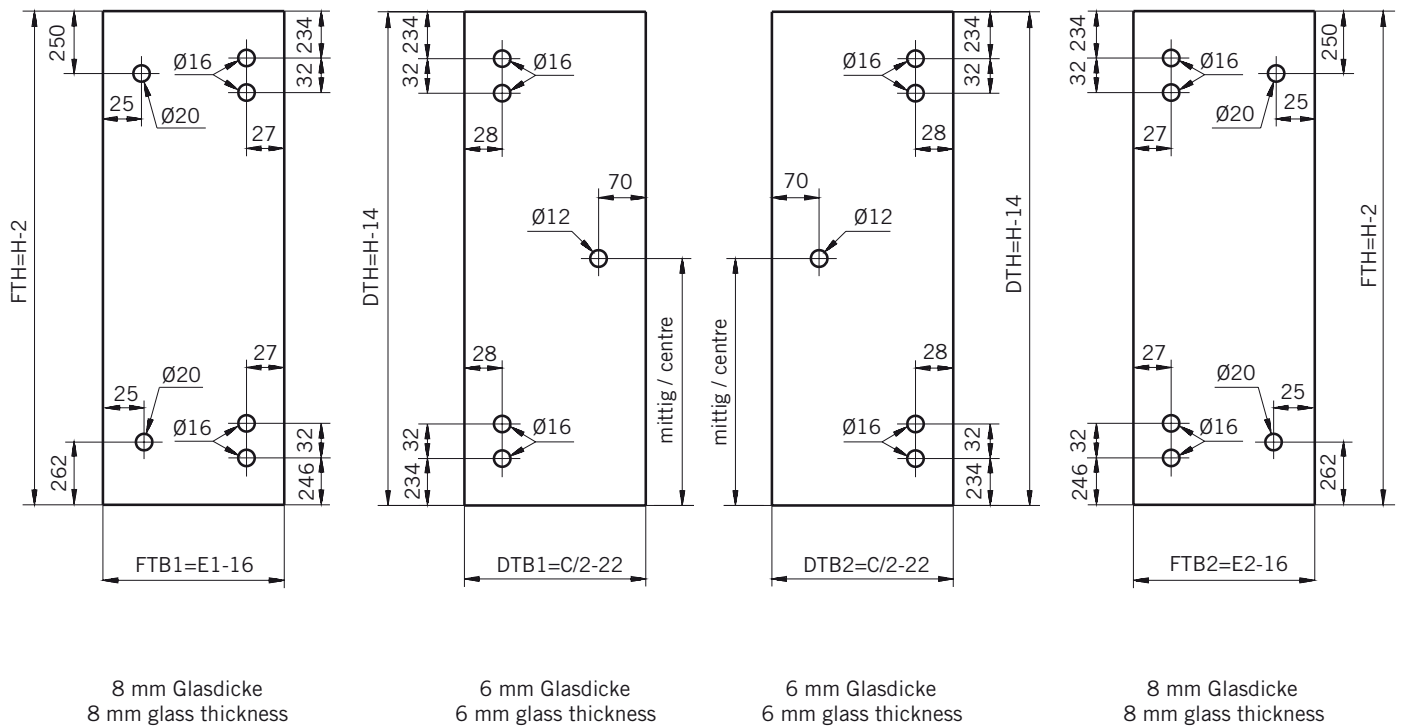

Glasbearbeitung / Für Duschen mit Duschtasse
Glass preparation / For showers with shower tray