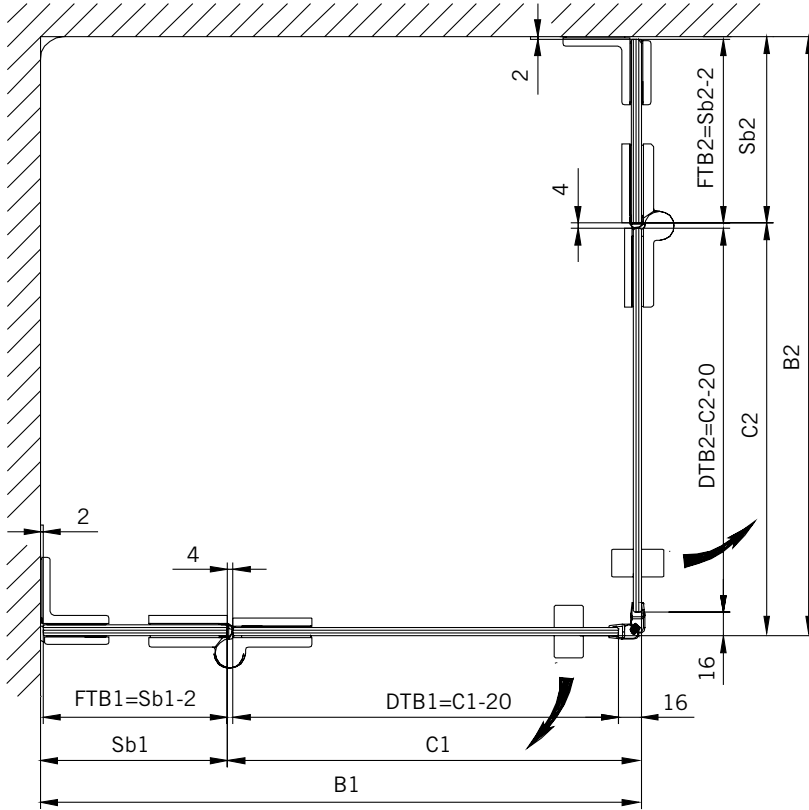

TYP 220
TYPE 220

Draufsicht / Für Duschen ohne Duschtasse
Top view / For showers without shower tray