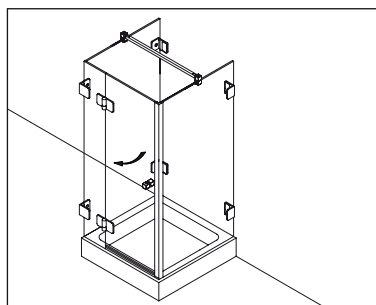

Typ / Type 233 W

U-Kabine, 1 Drehtür am Fixteil, 2 Seitenwände, mit Winkelbefestigung

u-cubicle, 1 swing door fixed to in-line panel, 2 side panels, fixed with brackets