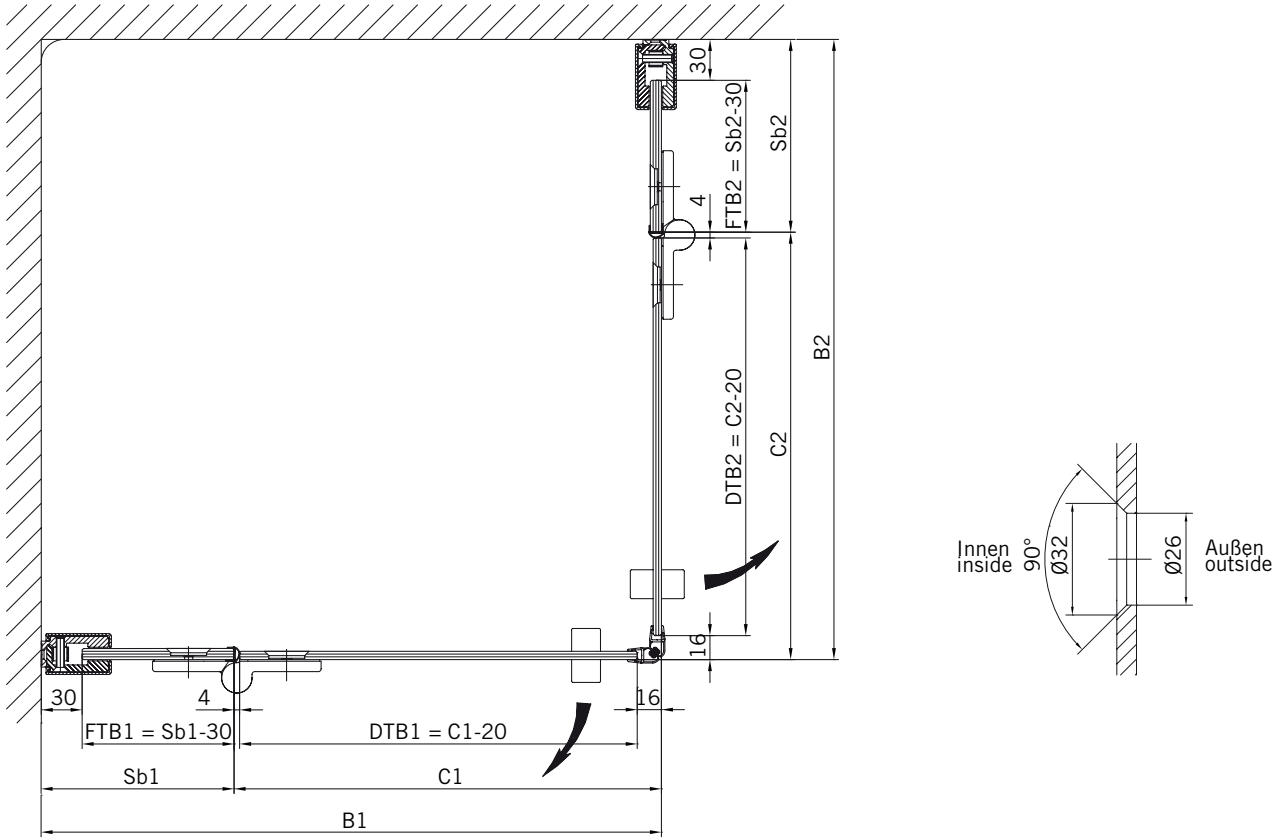

TYP 220 P
TYPE 220 P

Draufsicht / Für Duschen ohne Duschtasse
Top view / For showers without shower tray