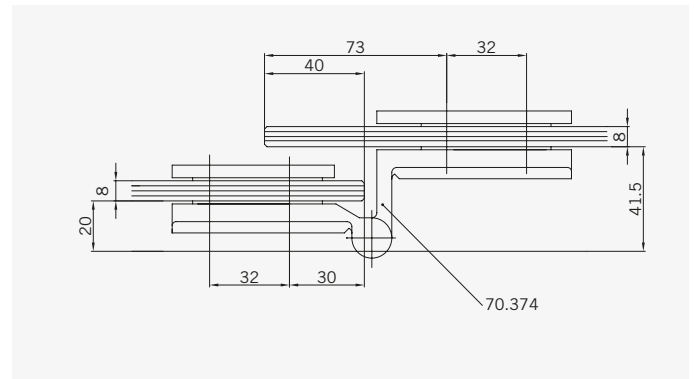

TYP 230 überlappend

TYPE 230 overlapping

Art.-Nr.	Bezeichnung	description
70.374	Band Glas/Glas 180° überlappend	Hinge glass/glass 180° overlapping
70.375	Winkel Glas/Wand	Bracket glass/wall
74.017	Wasserabweiser für 8mm Glas	Water disperser for 8mm glass
74.052	Magnetdichtung 90° für 6-8mm Glas	Magnetic seal 90° for 6-8mm glass
75.015	Türknoopf	Door knob
75.002	Universal-Haltestange	Universal support bar

Details