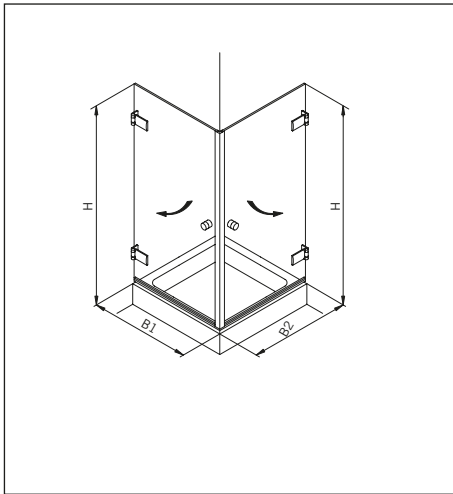

TYP 120

TYPE 120