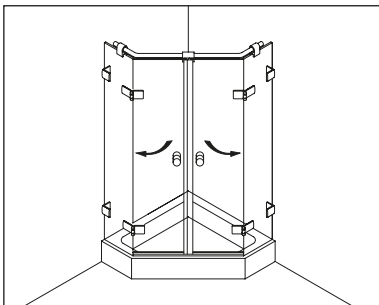

Typ / Type 250

Fünfeckkabine,
2 Drehtüren an Fixteilen

Pentagonal shower enclosure with two curved swing doors and two in-line panels