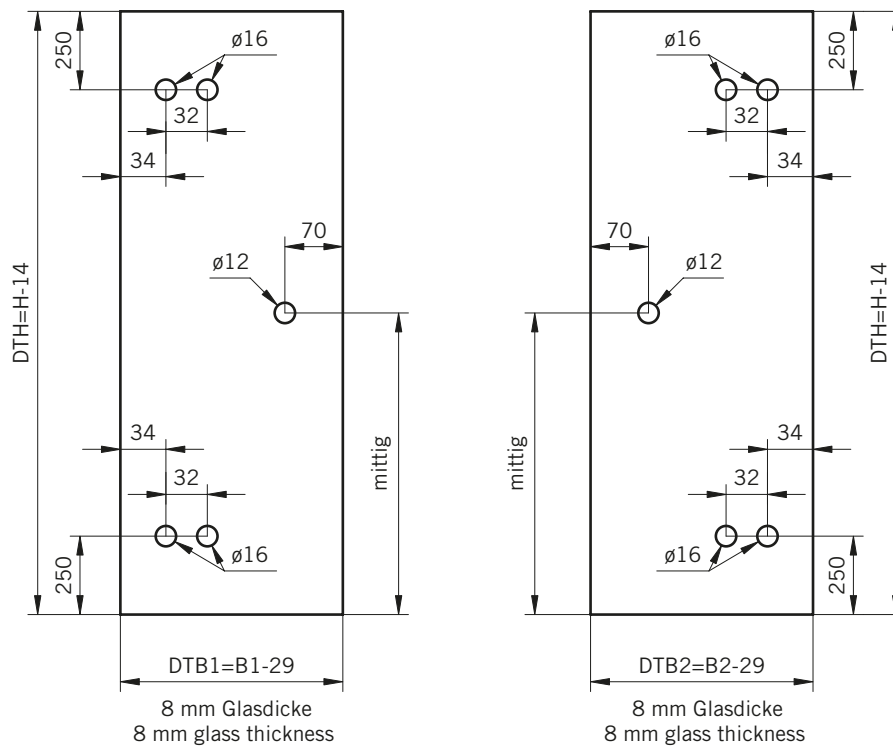

Glasbearbeitung / Für Duschen **ohne** Duschtasse
Glass preparation / For showers **without** shower tray