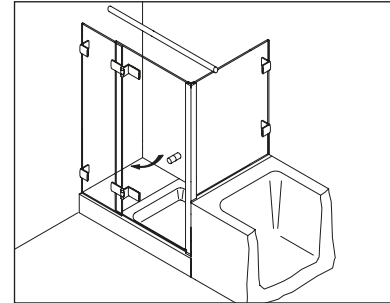

Eckkabine,
1 Drehtür am Fixteil, 1 Seitenwand

Corner shower enclosure with swing door and in-line panel, and 90° side panel

Typ / Type 231

Eckkabine,
1 Drehtür, 1 Fixteil, 1 verkürzte Seitenwand

Corner shower enclosure with swing door and in-line panel, and 90° buttress side panel