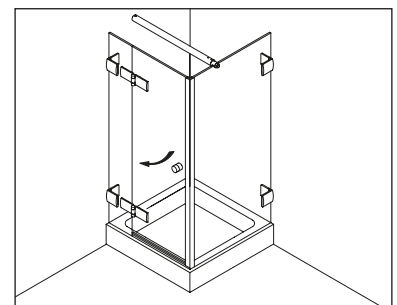

Typ / Type 220

Eckkabine,
2 Drehtüren an Fixteilen

Corner shower enclosure with two swing doors and two in-line panels

Typ / Type 220 überlappend

Eckkabine,
2 Drehtüren an Fixteilen

Corner shower enclosure with two swing doors and two in-line panels