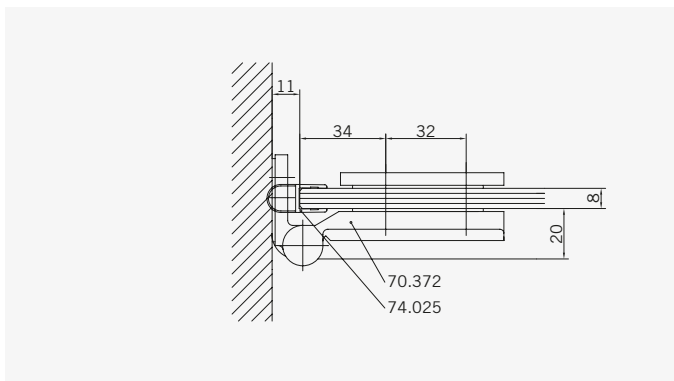

TYP 100

TYPE 100

Art.-Nr.	Bezeichnung	description
70.372	Band Glas/Wand	Hinge glass/wall
74.017	Wasserabweiser für 8mm Glas	Water disperser for 8mm glass
74.025	Schlauchdichtung 8mm	Soft nose seal for 8mm glass
74.052	Magnetdichtung 90° für 6-8mm Glas	Magnetic seal 90° for 6-8mm glass
75.015	Türknoopf	Door knob
74.109	Magnetleistenträger	Magnetic support profile

Details