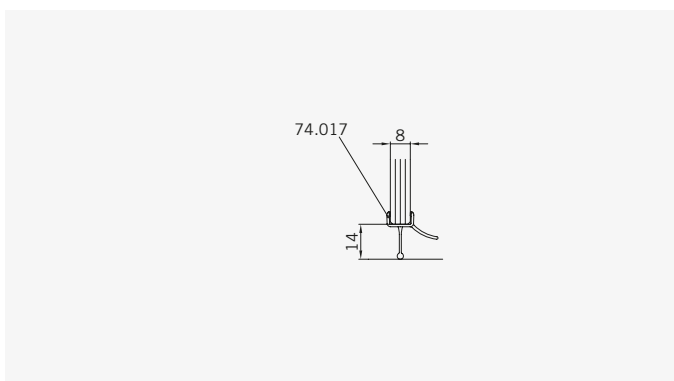

TYP 100

TYPE 100

Art.-Nr.	Bezeichnung	description
70.372	Band Glas/Wand	Hinge glass/wall
74.017	Wasserabweiser für 8mm Glas	Water disperser for 8mm glass
74.025	Schlauchdichtung 8mm	Soft nose seal for 8mm glass
74.052	Magnetdichtung 90° für 6-8mm Glas	Magnetic seal 90° for 6-8mm glass
75.015	Türknoopf	Door knob
74.109	Magnetleistenträger	Magnetic support profile

Details