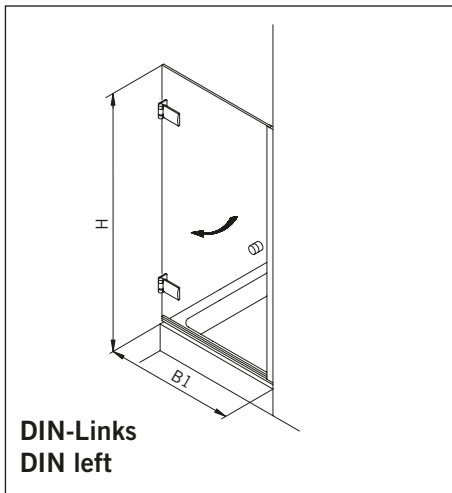

TYP 100

TYPE 100