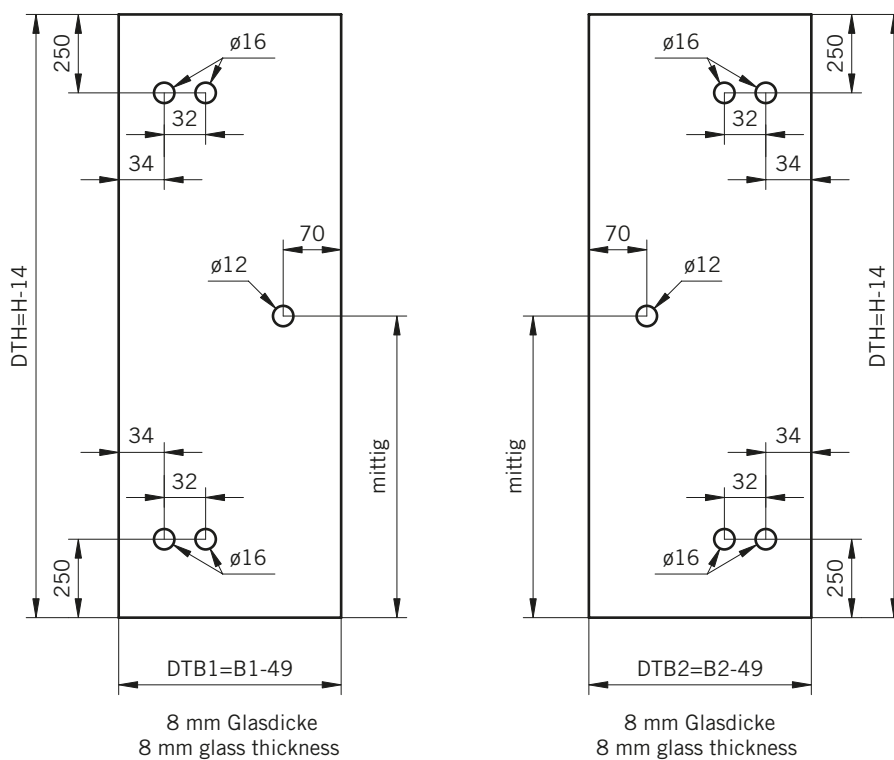

Glasbearbeitung / Für Duschen **mit** Duschtasse
Glass preparation / For showers **with** shower tray