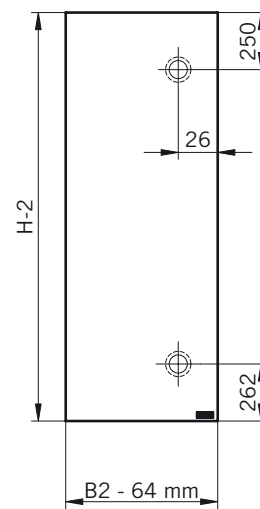

8 mm Glasdicke
8 mm glass thickness