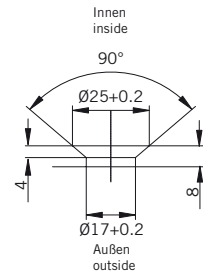

TYP 130
TYPE 130

Draufsicht / Für Duschen mit Duschtasse
Top view / For showers with shower tray

Glasbearbeitungen für DIN-Links Dusche, Aussenansicht.
DIN-Rechts spiegelbildlich.

Glass preparation for DIN-Left Shower, view from outside.
DIN-right shower mirror-inverted.

Glasbearbeitung / Für Duschen mit Duschtasse
Glass preparation / For showers with shower tray