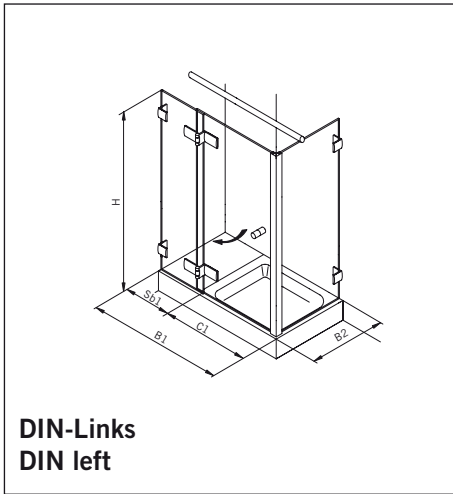

TYP 230 überlappend
TYPE 230 overlapping