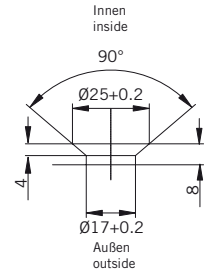

TYP 230 überlappend
TYPE 230 overlapping

Draufsicht / Für Duschen ohne Duschtasse
Top view / For showers without shower tray