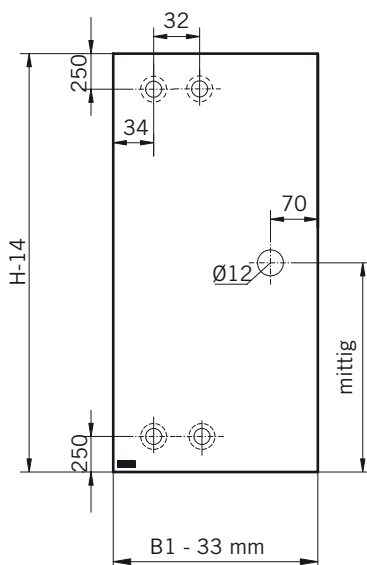

Glasbearbeitungen für DIN-Links Dusche, Aussenansicht.
DIN-Rechts spiegelbildlich.

Glass preparation for DIN-Left Shower, view from outside.
DIN-right shower mirror-inverted.

Glasbearbeitung / Für Duschen mit/ohne Duschtasse
Glass preparation / For showers with/without shower tray

8 mm Glasdicke
8 mm glass thickness