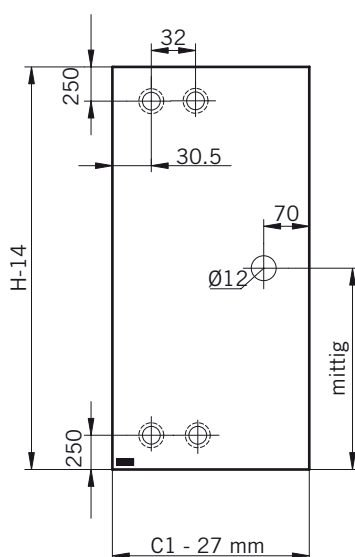

8 mm Glasdicke
8 mm glass thickness