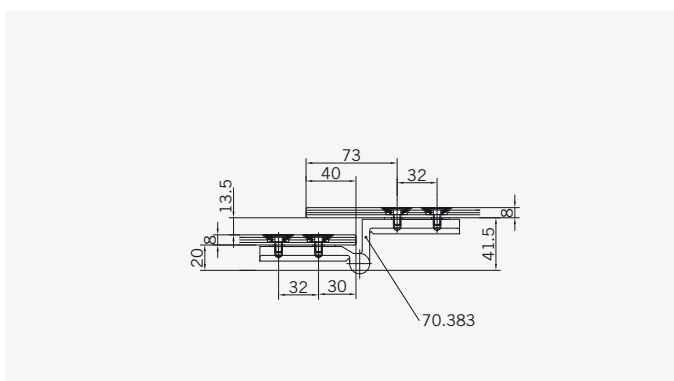

TYP 200 überlappend

TYPE 200 overlapping

Art.-Nr.	Bezeichnung	description
70.383	Band Glas/Glas 180° überlappend	Hinge glass/glass 180° overlapping
70.384	Winkel Glas/Wand	Bracket glass/wall
74.017	Wasserabweiser für 8mm Glas	Water disperser for 8mm glass
74.052	Magnetdichtung 90° für 6-8mm Glas	Magnetic seal 90° for 6-8mm glass
74.109	Magnetleistenträger	Magnetic support profile
75.015	Türknoopf	Door knob

Details