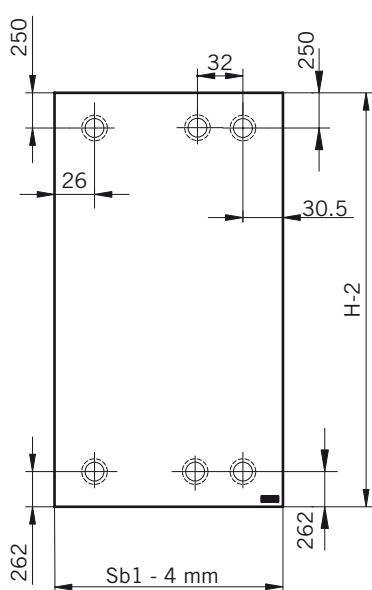

Glass preparation for DIN-Left Shower, view from outside.  
DIN-right shower mirror-inverted.

**Glasbearbeitung / Für Duschen mit Duschtasse**  
**Glass preparation / For showers with shower tray**

8 mm Glasdicke  
8 mm glass thickness