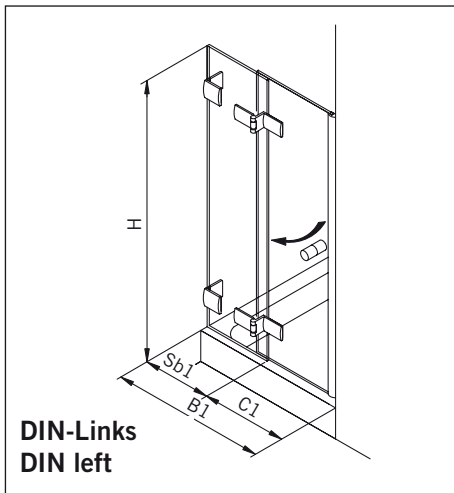

TYP 200 überlappend

TYPE 200 overlapping