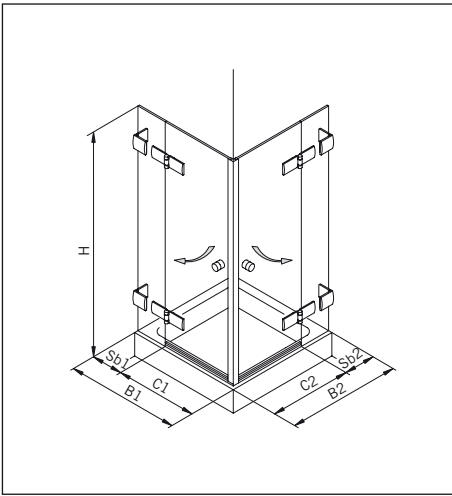

TYP 220
TYPE 220