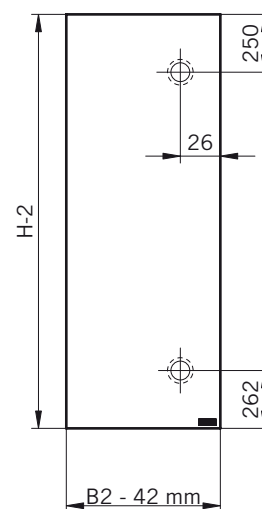

8 mm Glasdicke
8 mm glass thickness