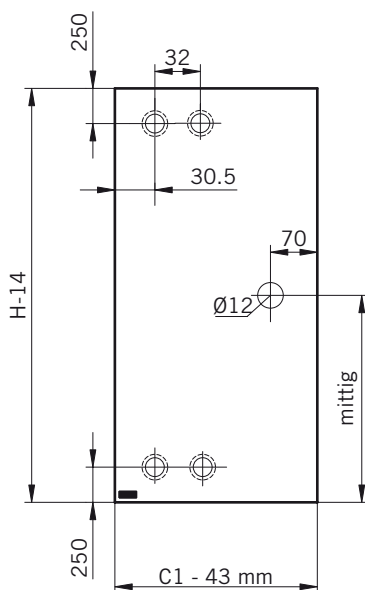

Glass preparation for DIN-Left Shower, view from outside.  
DIN-right shower mirror-inverted.

**Glasbearbeitung / Für Duschen mit Duschtasse**  
**Glass preparation / For showers with shower tray**

8 mm Glasdicke  
8 mm glass thickness