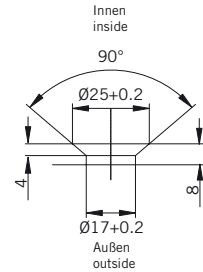

TYP 130
TYPE 130

Draufsicht / Für Duschen ohne Duschtasse
Top view / For showers without shower tray