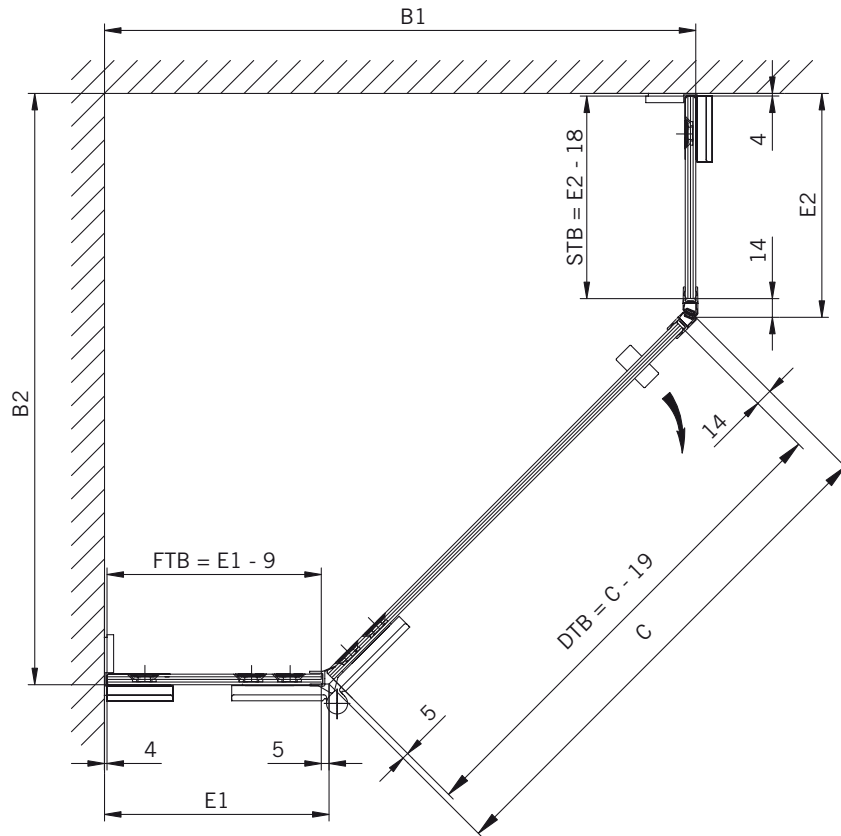

TYP 255
TYPE 255

Draufsicht / Für Duschen ohne Duschtasse
Top view / For showers without shower tray