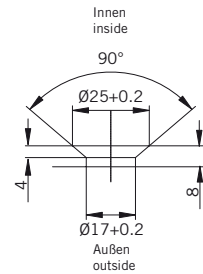

TYP 120
TYPE 120

Draufsicht / Für Duschen mit Duschtasse
Top view / For showers with shower tray

Glasbearbeitungen Aussenansicht.
Glass preparation view from outside.