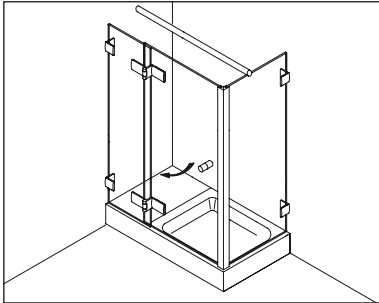

Drehtüren - Swing doors

Typenübersicht

Type index

Typ / Type 230 überlappend

Eckkabine,
1 Drehtür am Fixteil, 1 Seitenwand

Corner shower enclosure with swing door and in-line panel, and 90° side panel