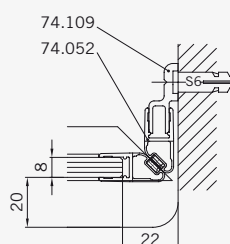

TYP 200

TYPE 200

Art.-Nr.	Bezeichnung	description
70.382	Band Glas/Glas 180° fluchtend	Hinge glass/glass 180° flush
70.384	Winkel Glas/Wand	Bracket glass/wall
74.017	Wasserabweiser für 8mm Glas	Water disperser for 8mm glass
74.064	Mitteldichtung rund für 8mm Glas	Middle seal round for 8mm glass
74.052	Magnetdichtung 90° für 6-8mm Glas	Magnetic seal 90° for 6-8mm glass
74.109	Magnetleistenträger	Magnetic support profile
75.015	Türknohf	Door knob

Details