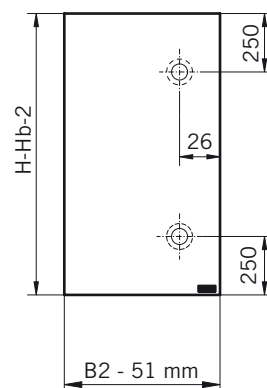

8 mm Glasdicke
8 mm glass thickness