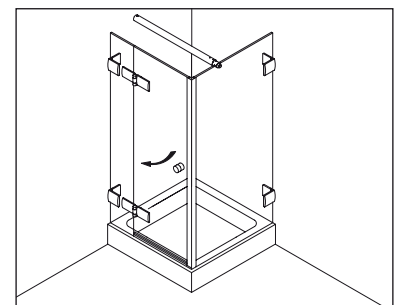

Typ / Type 230

Eckkabine,
1 Drehtür am Fixteil, 1 Seitenwand

Corner shower enclosure with swing door and in-line panel, and 90° side panel