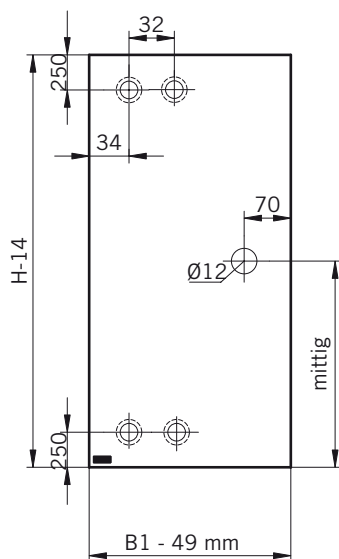

8 mm Glasdicke
8 mm glass thickness