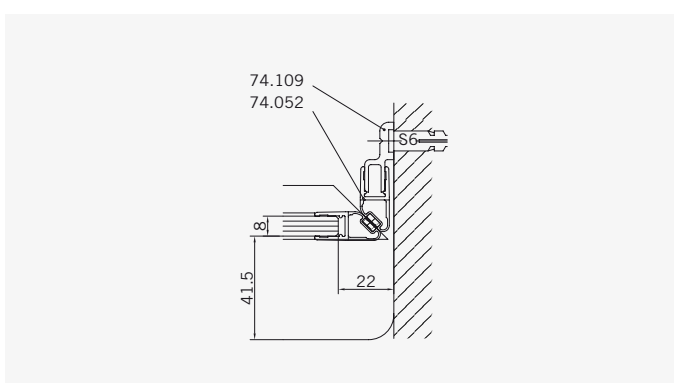

TYP 200 überlappend

TYPE 200 overlapping

Art.-Nr.	Bezeichnung	description
70.383	Band Glas/Glas 180° überlappend	Hinge glass/glass 180° overlapping
70.384	Winkel Glas/Wand	Bracket glass/wall
74.017	Wasserabweiser für 8mm Glas	Water disperser for 8mm glass
74.052	Magnetdichtung 90° für 6-8mm Glas	Magnetic seal 90° for 6-8mm glass
74.109	Magnetleistenträger	Magnetic support profile
75.015	Türknoopf	Door knob

Details