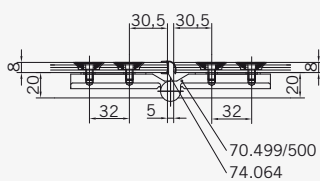

TYP 200

TYPE 200

Art.-Nr.	Bezeichnung	description
70.382	Band Glas/Glas 180° fluchtend	Hinge glass/glass 180° flush
70.384	Winkel Glas/Wand	Bracket glass/wall
74.017	Wasserabweiser für 8mm Glas	Water disperser for 8mm glass
74.064	Mitteldichtung rund für 8mm Glas	Middle seal round for 8mm glass
74.052	Magnetdichtung 90° für 6-8mm Glas	Magnetic seal 90° for 6-8mm glass
74.109	Magnetleistenträger	Magnetic support profile
75.015	Türknohf	Door knob

Details