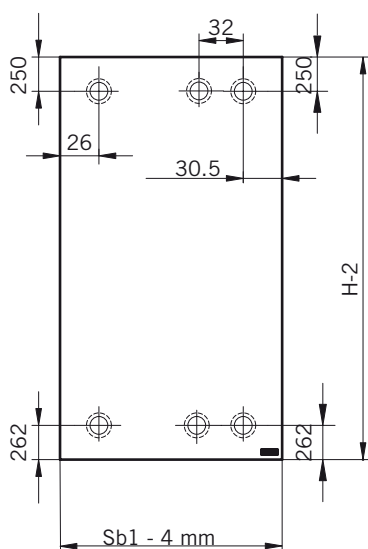

8 mm Glasdicke
8 mm glass thickness