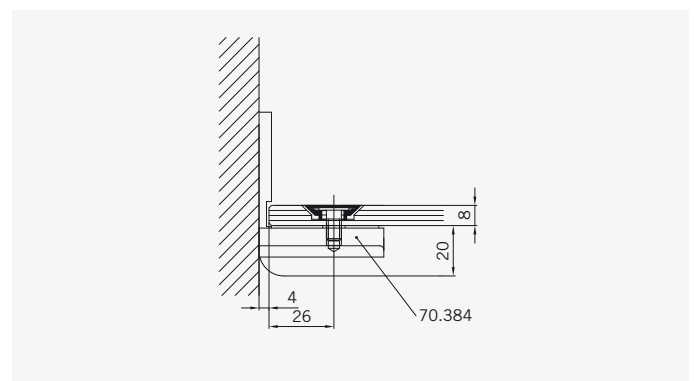

TYP 200 überlappend

TYPE 200 overlapping

Art.-Nr.	Bezeichnung	description
70.383	Band Glas/Glas 180° überlappend	Hinge glass/glass 180° overlapping
70.384	Winkel Glas/Wand	Bracket glass/wall
74.017	Wasserabweiser für 8mm Glas	Water disperser for 8mm glass
74.052	Magnetdichtung 90° für 6-8mm Glas	Magnetic seal 90° for 6-8mm glass
74.109	Magnetleistenträger	Magnetic support profile
75.015	Türknoopf	Door knob

Details