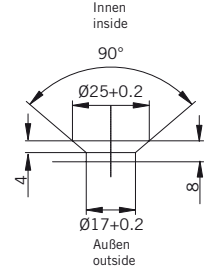

TYP 255
TYPE 255

Draufsicht / Für Duschen ohne Duschtasse
Top view / For showers without shower tray