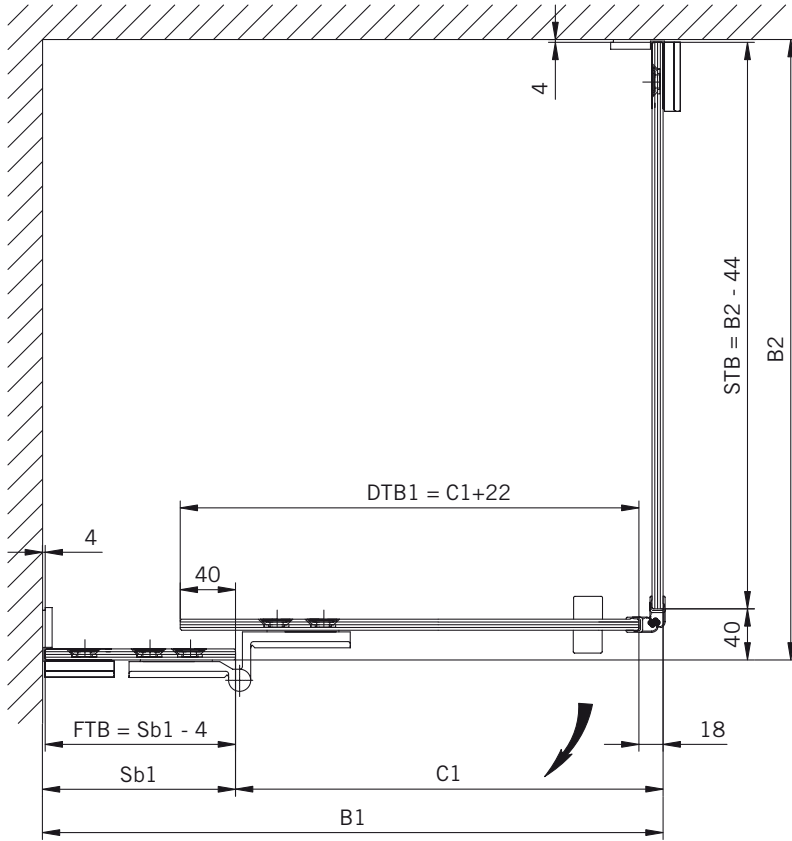

TYP 230 überlappend
TYPE 230 overlapping

Draufsicht / Für Duschen ohne Duschtasse
Top view / For showers without shower tray