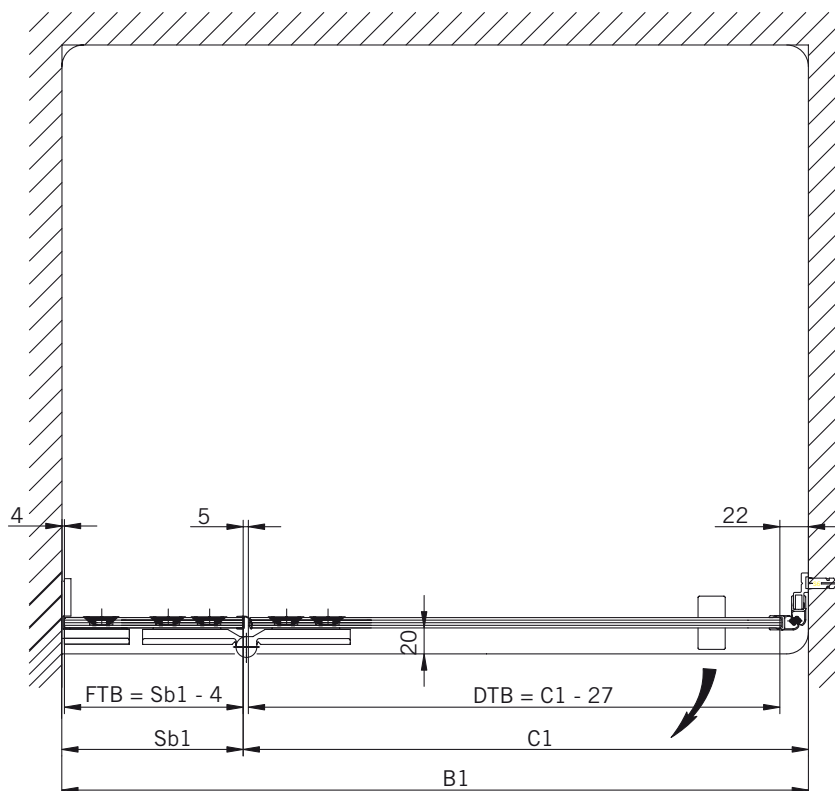

TYP 200
TYPE 200

Draufsicht / Für Duschen mit/ohne Duschtasse
Top view / For showers with/without shower tray

Glasbearbeitungen für DIN-Links Dusche, Aussenansicht.
DIN-Rechts spiegelbildlich.

Glass preparation for DIN-Left Shower, view from outside.
DIN-right shower mirror-inverted.

Glasbearbeitung / Für Duschen mit/ohne Duschtasse
Glass preparation / For showers with/without shower tray