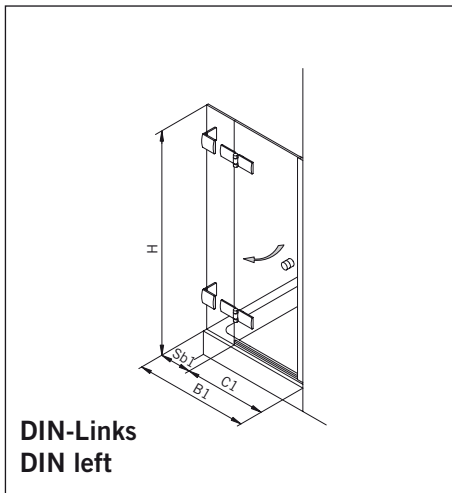

TYP 200

TYPE 200

Art.-Nr.	Bezeichnung	description
70.382	Band Glas/Glas 180° fluchtend	Hinge glass/glass 180° flush
70.384	Winkel Glas/Wand	Bracket glass/wall
74.017	Wasserabweiser für 8mm Glas	Water disperser for 8mm glass
74.064	Mitteldichtung rund für 8mm Glas	Middle seal round for 8mm glass
74.052	Magnetdichtung 90° für 6-8mm Glas	Magnetic seal 90° for 6-8mm glass
74.109	Magnetleistenträger	Magnetic support profile
75.015	Türknohf	Door knob

Details