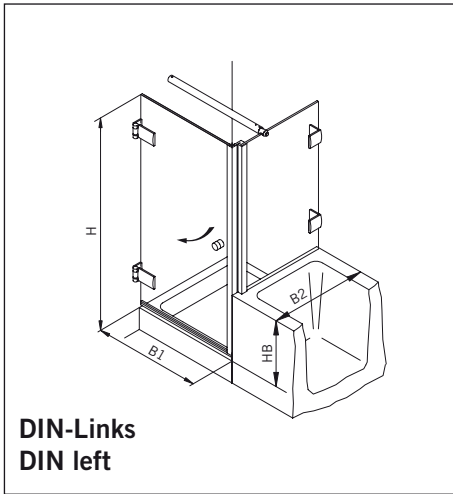

TYP 131
TYPE 131